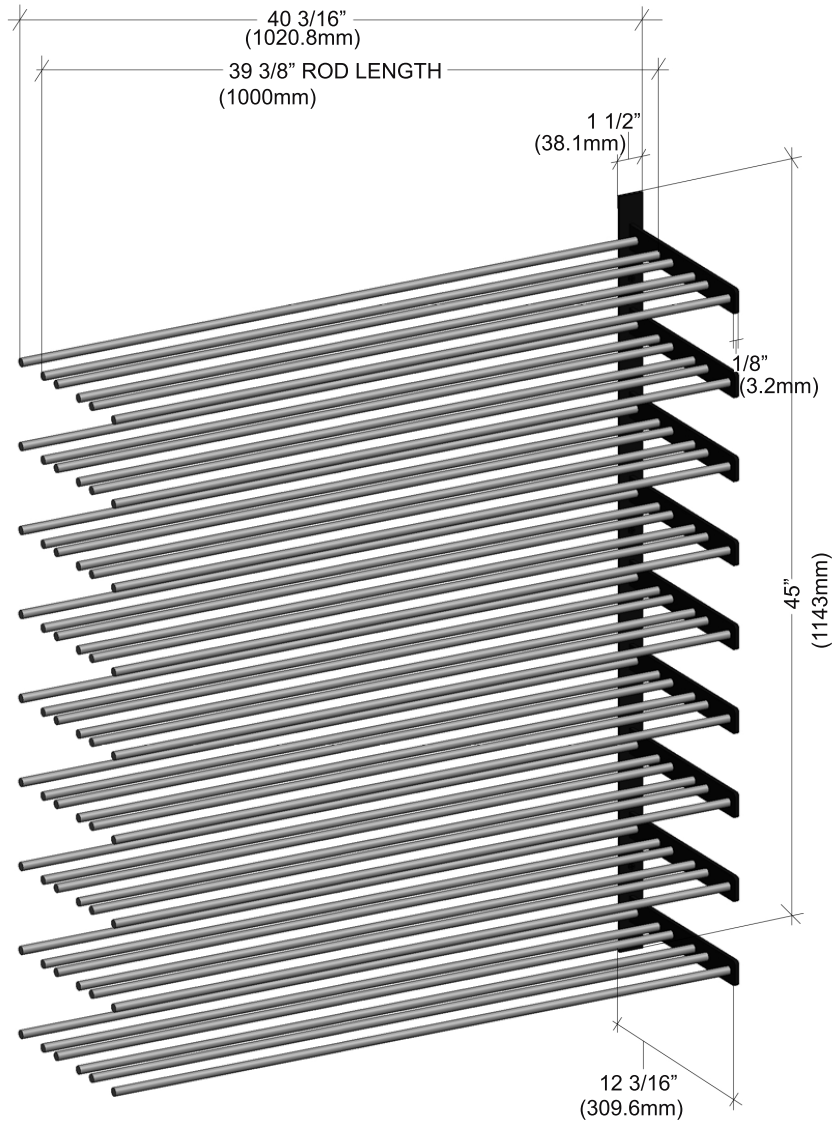

Evolution Wine Wall 45" Extension

Spec Sheet for (WW-453)

VINTAGEVIEW®
MOVING WINE STORAGE FORWARD