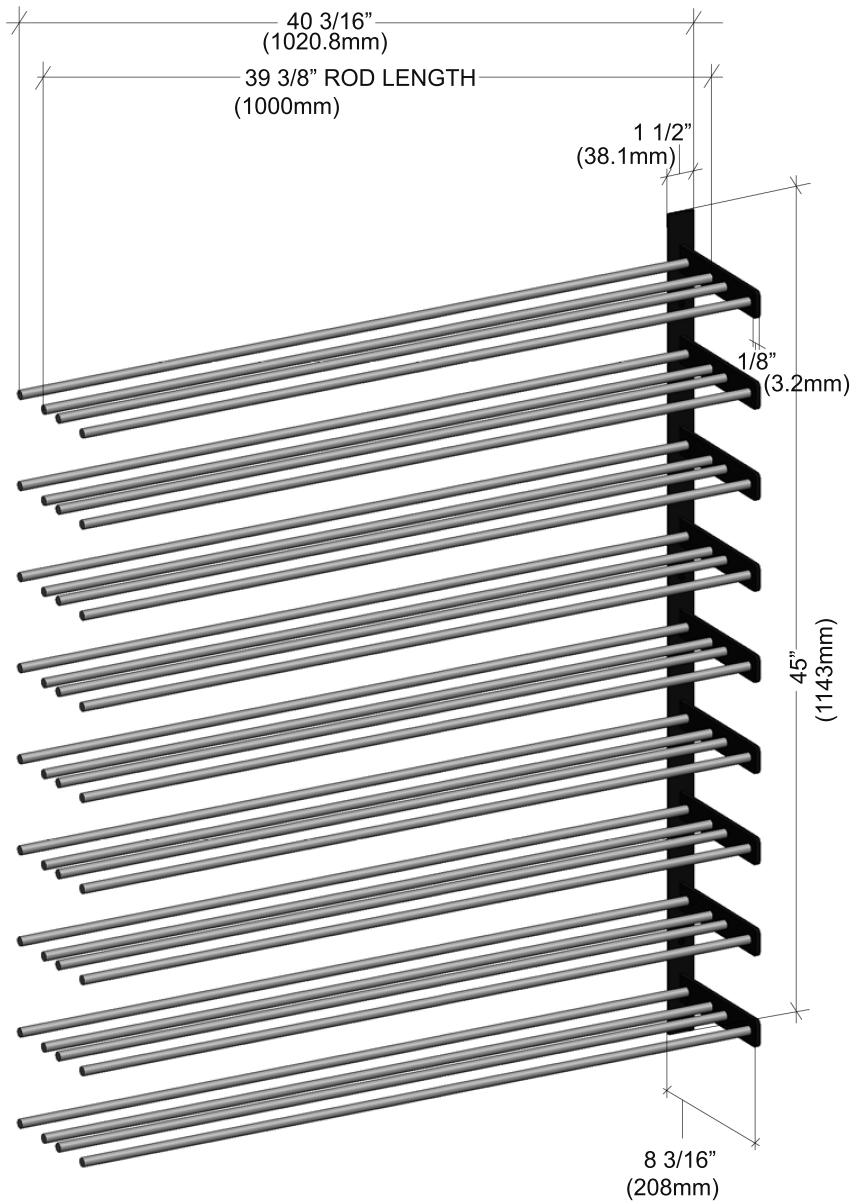

Evolution Wine Wall 45" Extension

Spec Sheet for (WW-EX452)

VINTAGEVIEW[®]
MOVING WINE STORAGE FORWARD