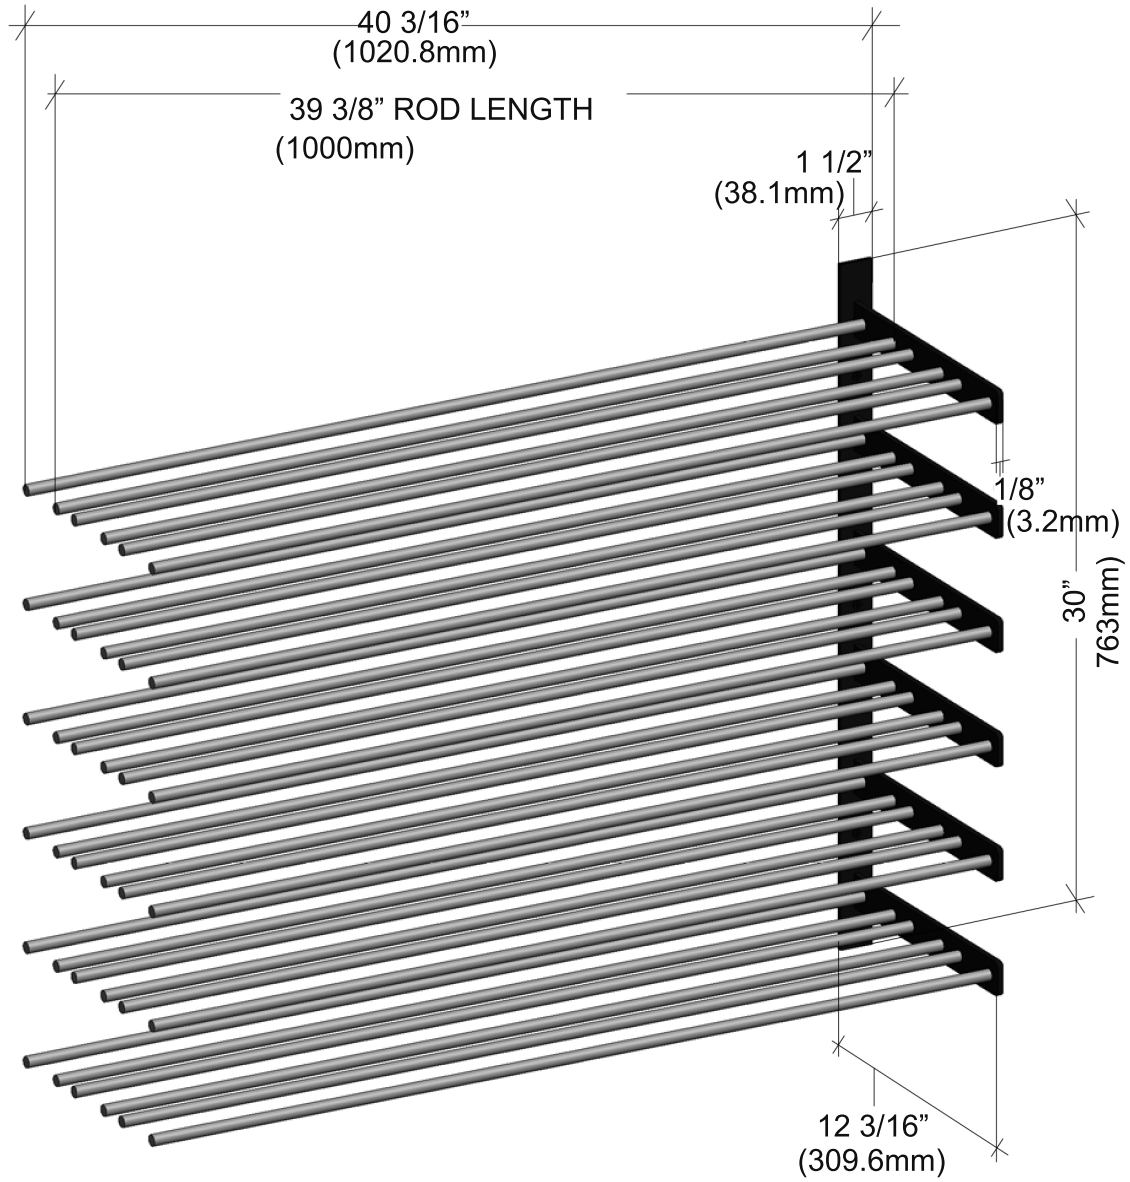

# Evolution Wine Wall 30" Extension

Spec Sheet for (WW-EX303)

**VINTAGEVIEW®**  
MOVING WINE STORAGE FORWARD