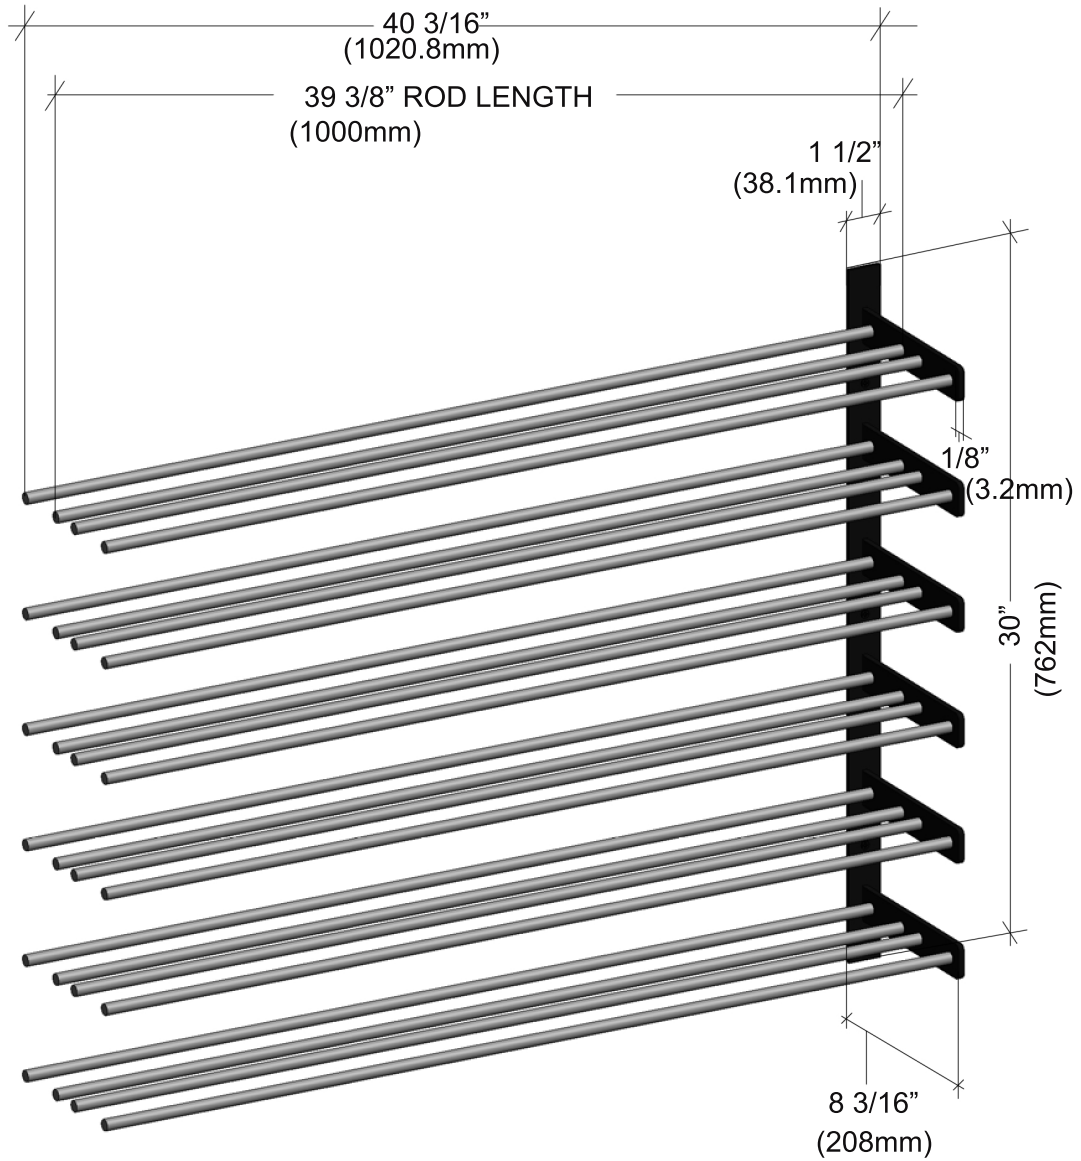

Evolution Wine Wall 30" Extension

Spec Sheet for (WW-EX302)

VINTAGEVIEW®
MOVING WINE STORAGE FORWARD