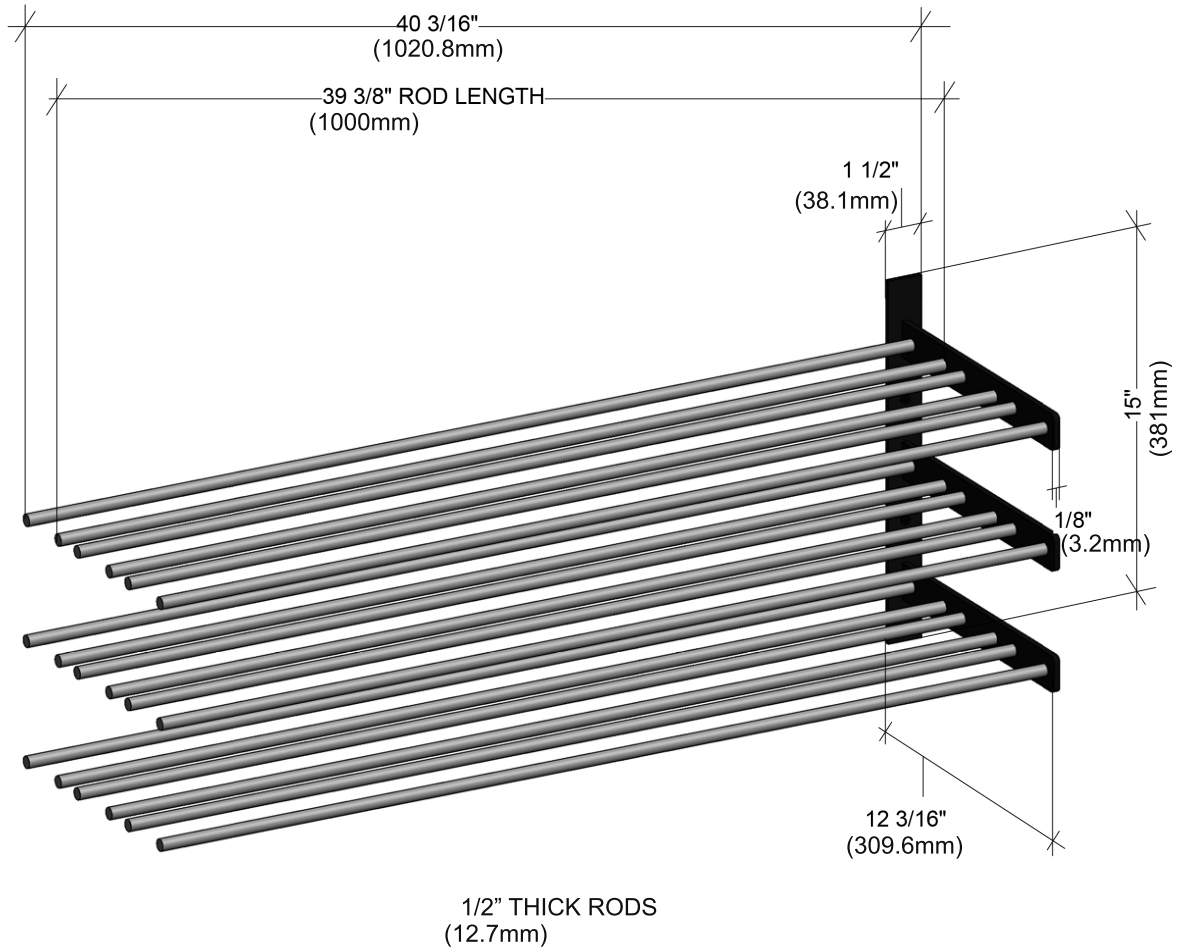

Evolution Wine Wall 15" Extension

Spec Sheet for (WW-EX153)

VINTAGEVIEW®

MOVING WINE STORAGE FORWARD