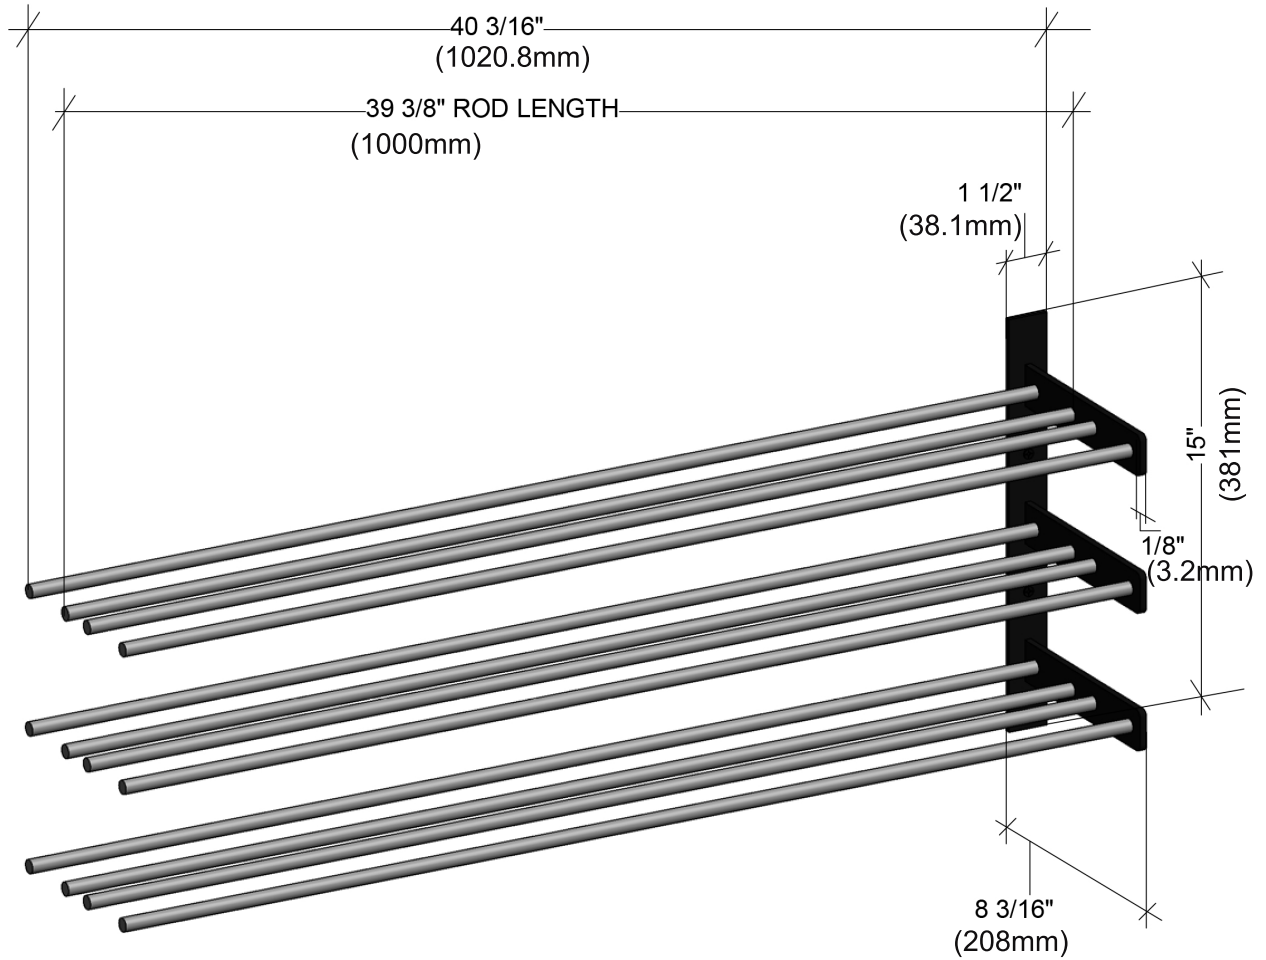

Evolution Wine Wall 15" Extension

Spec Sheet for (WW-EX152)

VINTAGEVIEW®

MOVING WINE STORAGE FORWARD