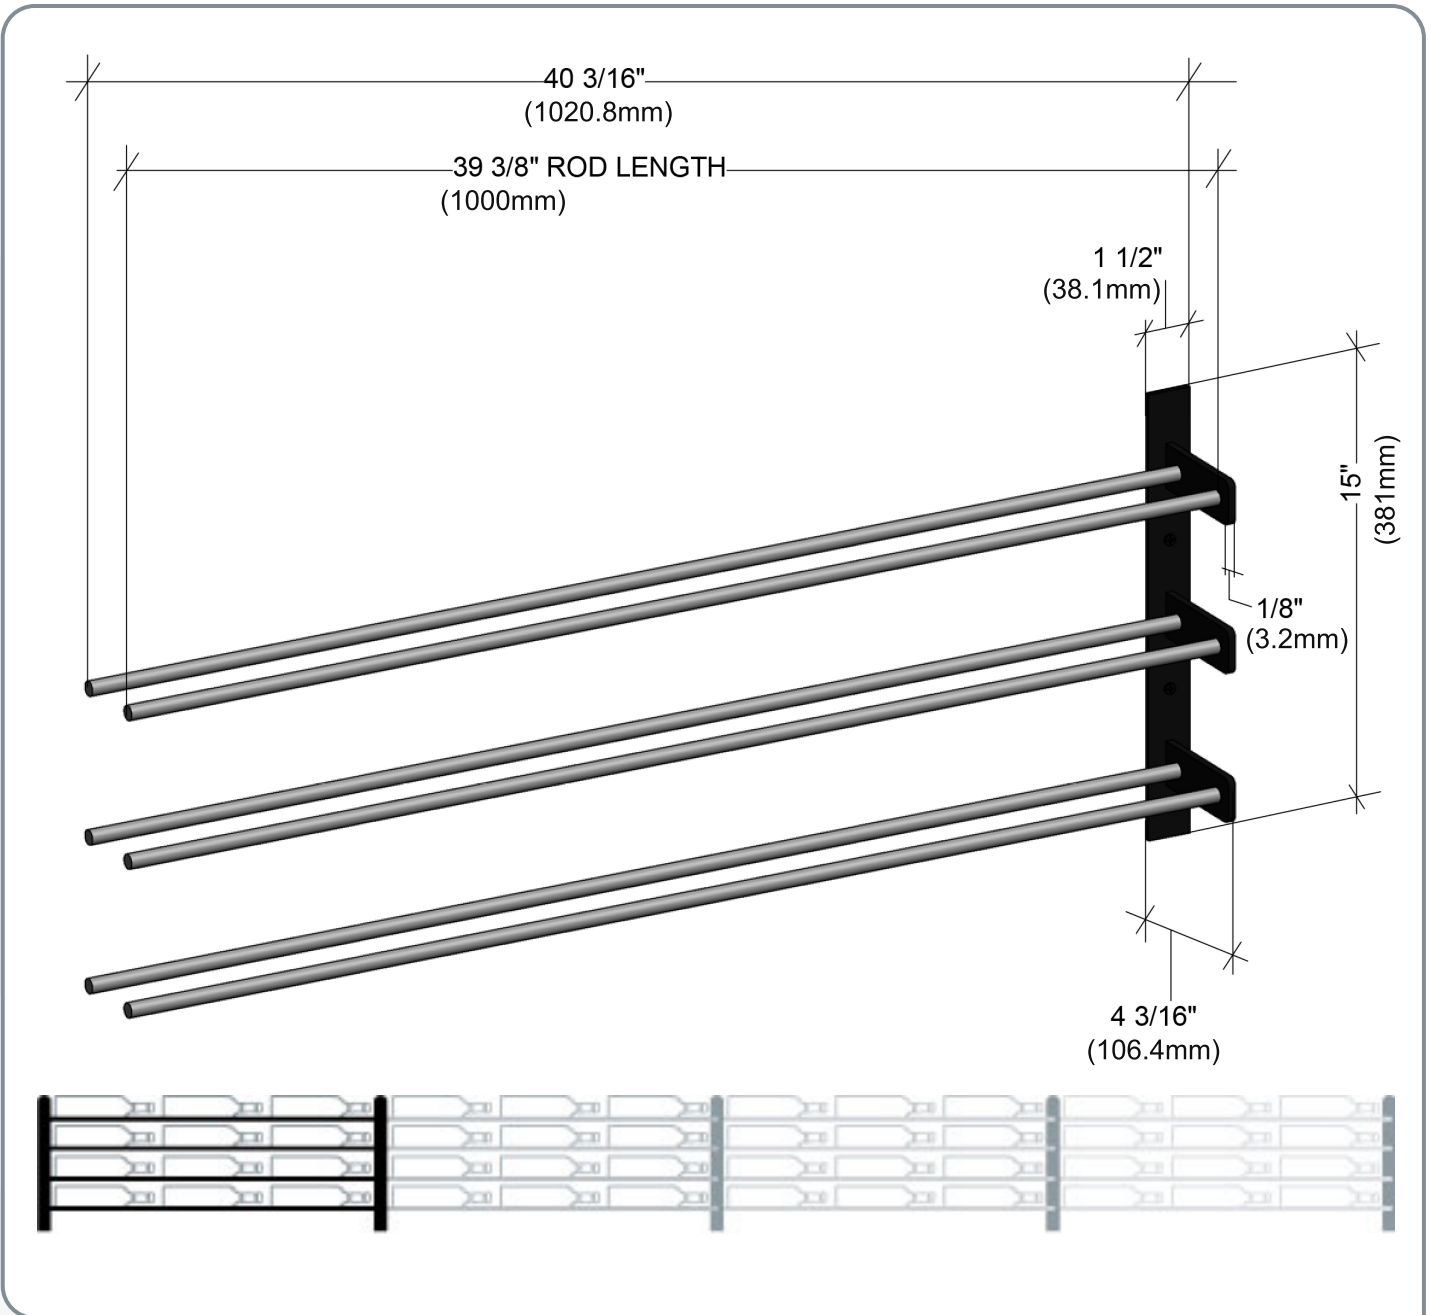

Evolution Wine Wall 15" Extension

Spec Sheet for (WW-EX151)

VINTAGEVIEW®

MOVING WINE STORAGE FORWARD