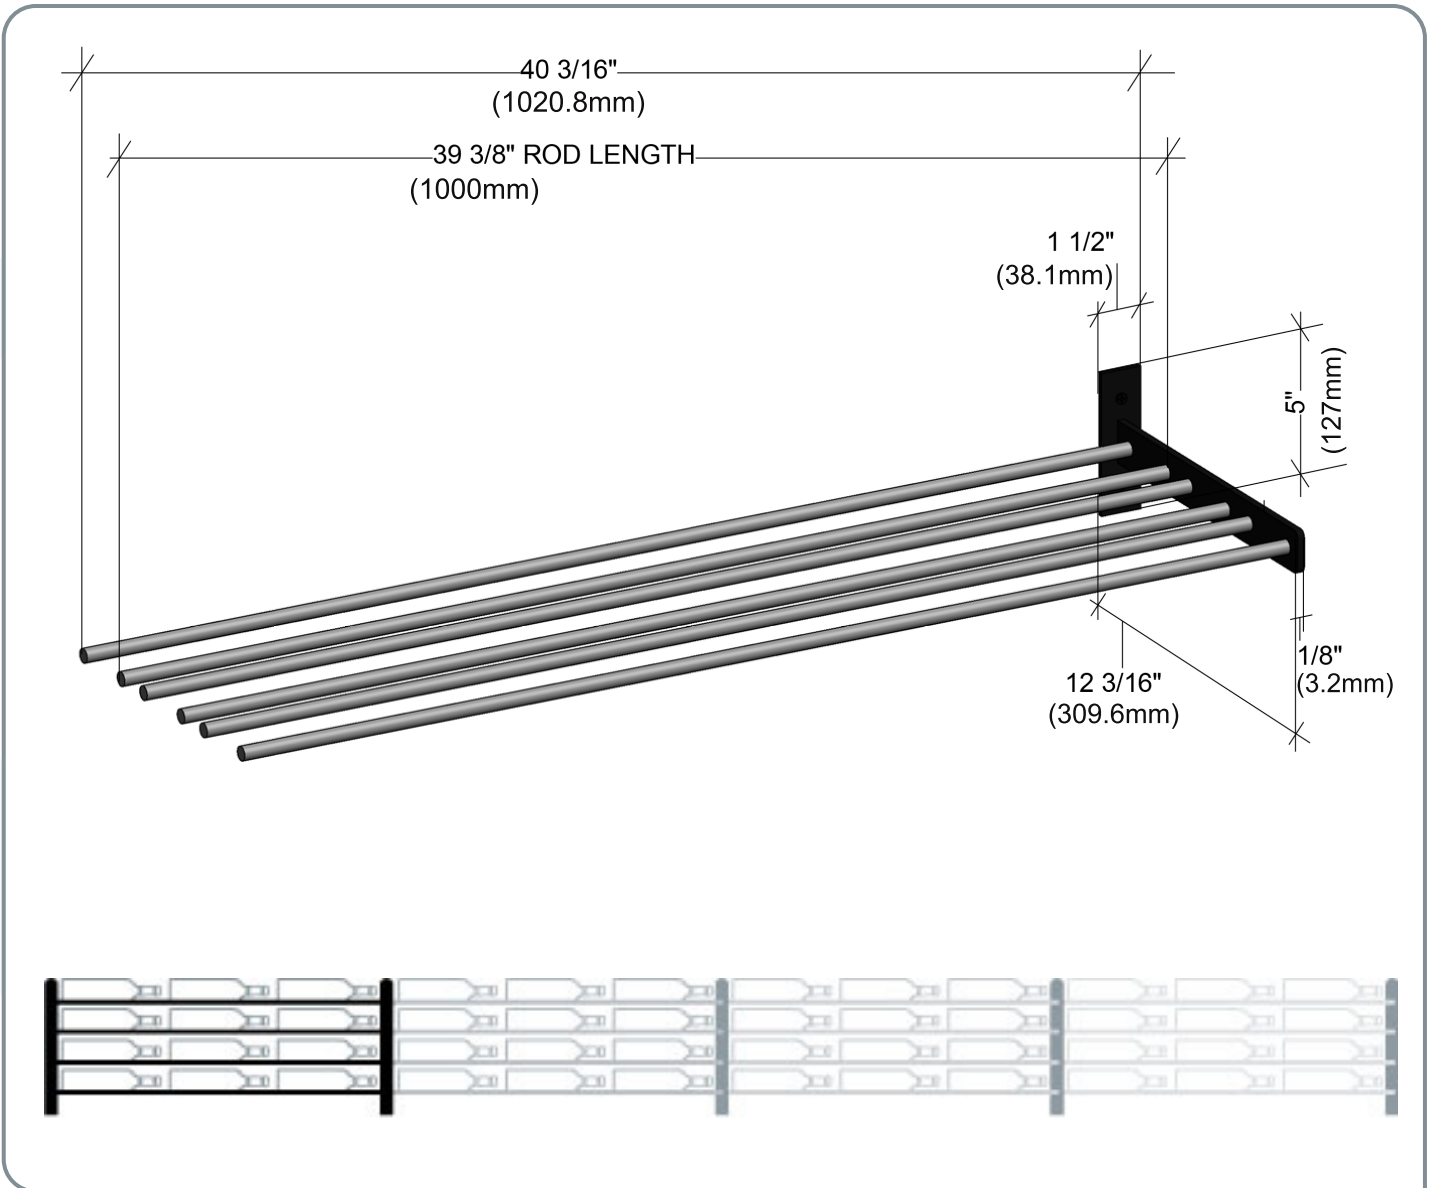

Evolution Wine Wall 5" Extension

Spec Sheet for (WW-EX053)

VINTAGEVIEW®
MOVING WINE STORAGE FORWARD