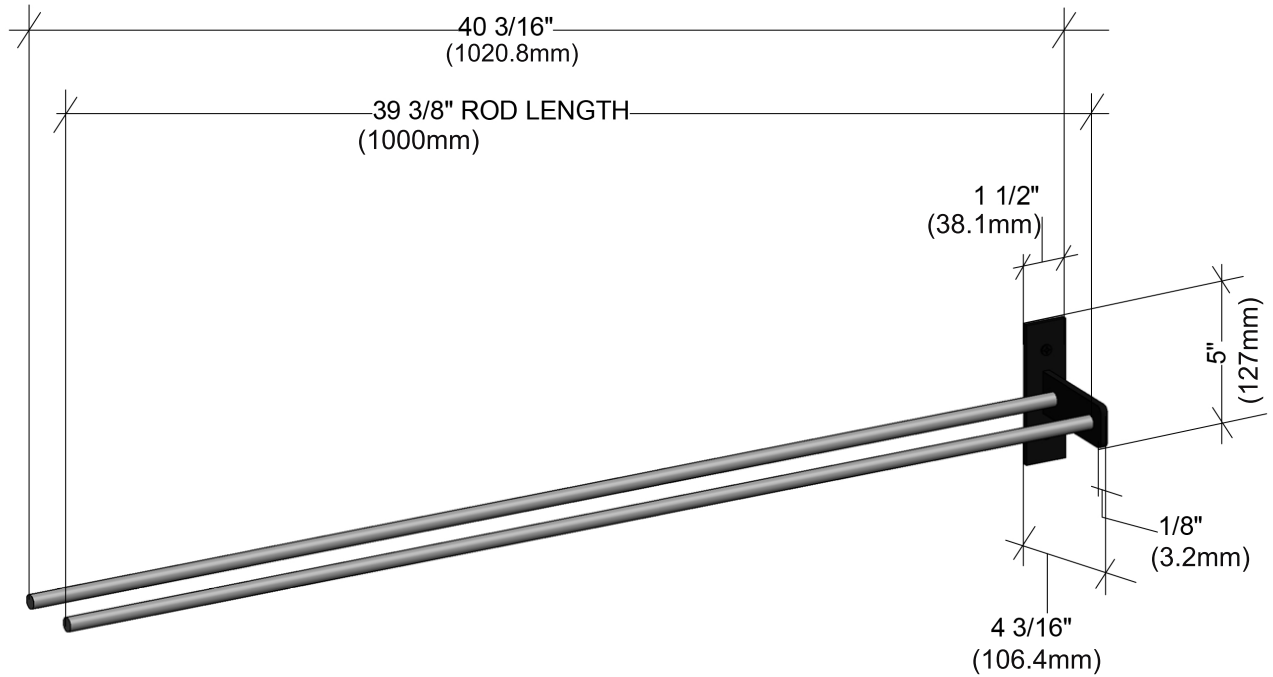

Evolution Wine Wall 5" Extension

Spec Sheet for (WW-EX052)

1/2" THICK RODS
(12.7mm)

VINTAGEVIEW®
MOVING WINE STORAGE FORWARD