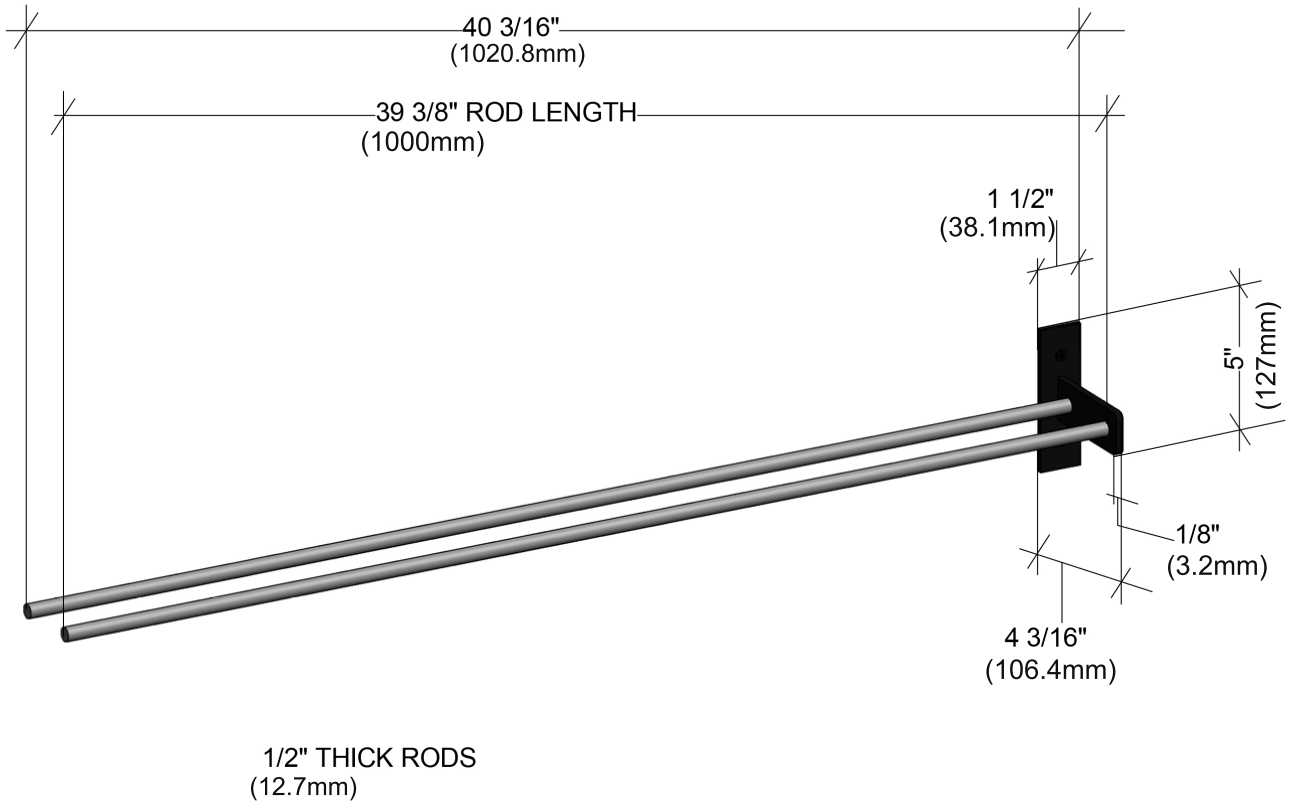

Evolution Wine Wall 5" Extension

Spec Sheet for (WW-EX051)

VINTAGEVIEW®
MOVING WINE STORAGE FORWARD