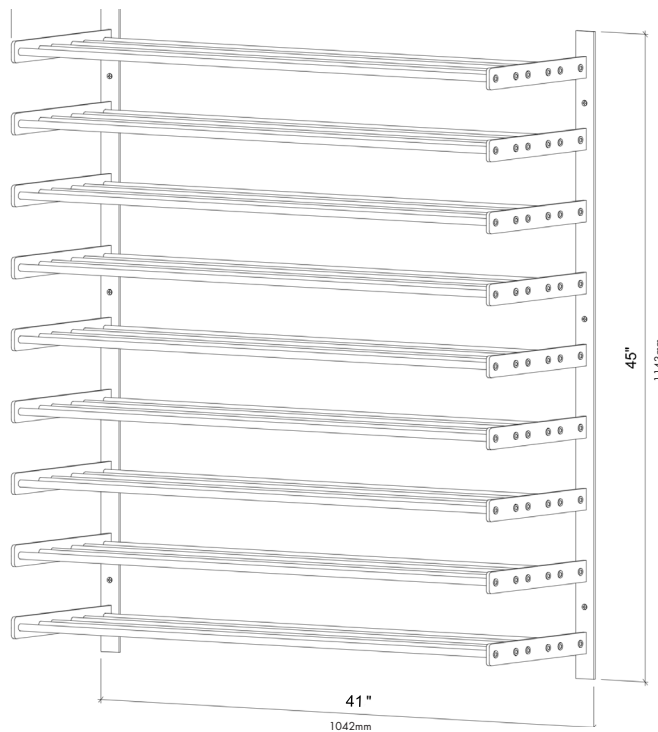

Evolution Wine Wall 75" Kit

Spec Sheet for (WW-753) Wine Rack Kit

****IMPORTANT****

Kit includes one (1) Wine Wall 303 and one (1) Wine Wall 453.

When stacked, total height is 75" (1905mm)

VINTAGEVIEW®

MOVING WINE STORAGE FORWARD