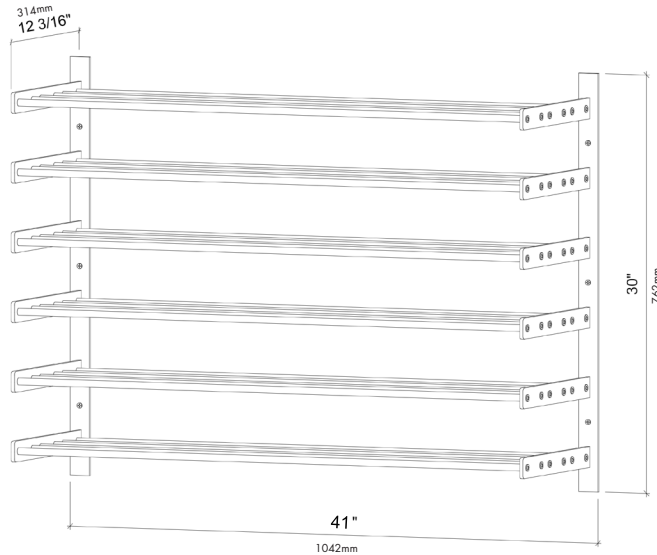

Evolution Wine Wall 75" Kit

Spec Sheet for (WW-753) Wine Rack Kit

****IMPORTANT****

Kit includes one (1) Wine Wall 303 and one (1) Wine Wall 453.

When stacked, total height is 75" (1905mm)

VINTAGEVIEW®

MOVING WINE STORAGE FORWARD