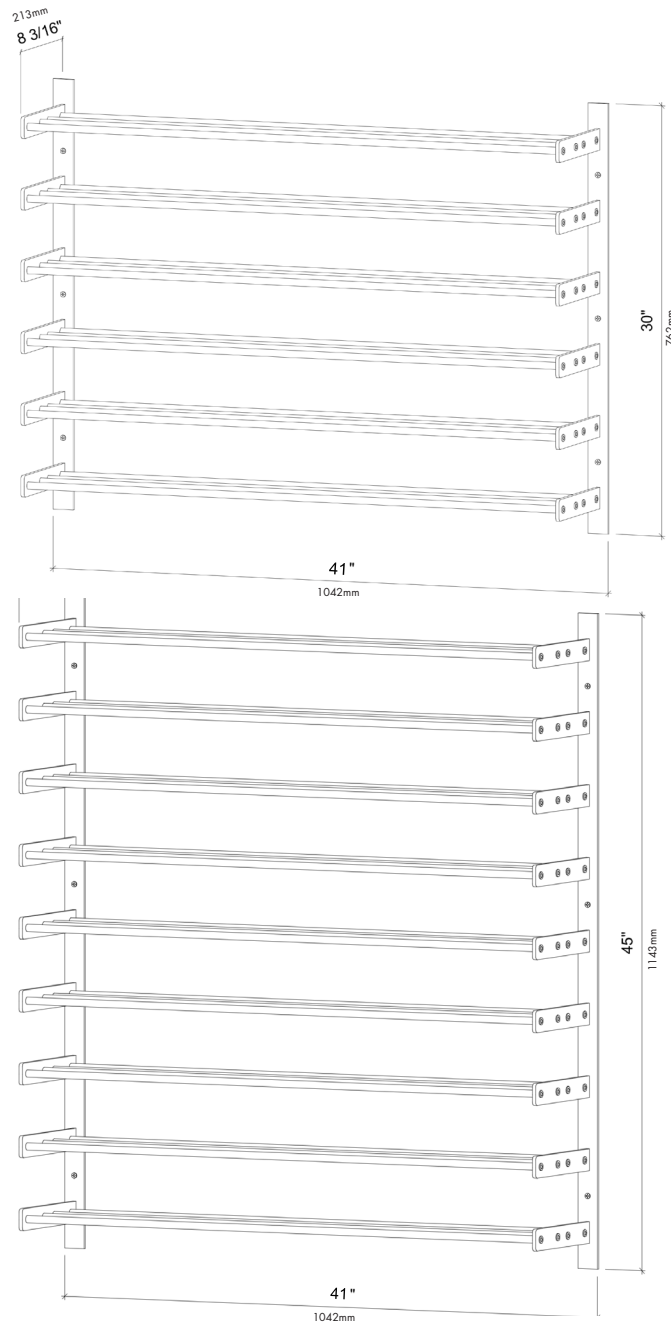

# Evolution Wine Wall 75" Kit

Spec Sheet for (WW-752) Wine Rack Kit

**\*\*IMPORTANT\*\***

Kit includes one (1) Wine Wall 302 and one (1) Wine Wall 452.

When stacked, total height is 75" (1905mm)

VINTAGEVIEW®

MOVING WINE STORAGE FORWARD