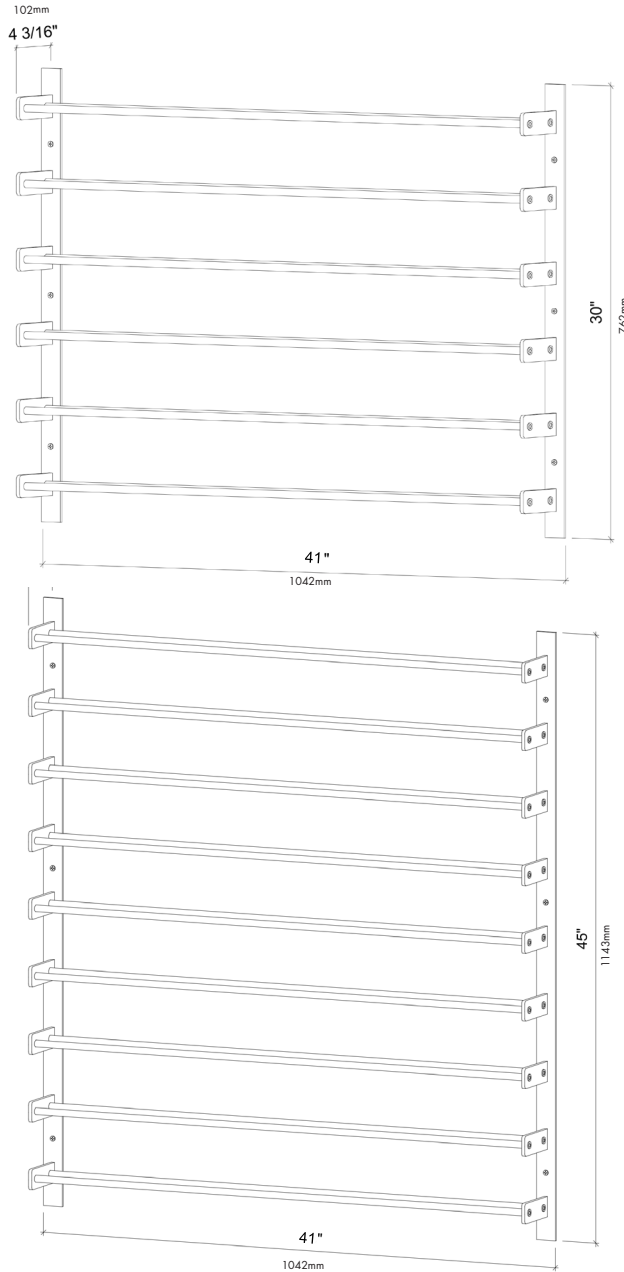

Evolution Wine Wall 75" Kit

Spec Sheet for (WW-751) Wine Rack Kit

****IMPORTANT****

Kit includes one (1) Wine Wall 301 and one (1) Wine Wall 451.

When stacked, total height is 75" (1905mm)

VINTAGEVIEW[®]
MOVING WINE STORAGE FORWARD