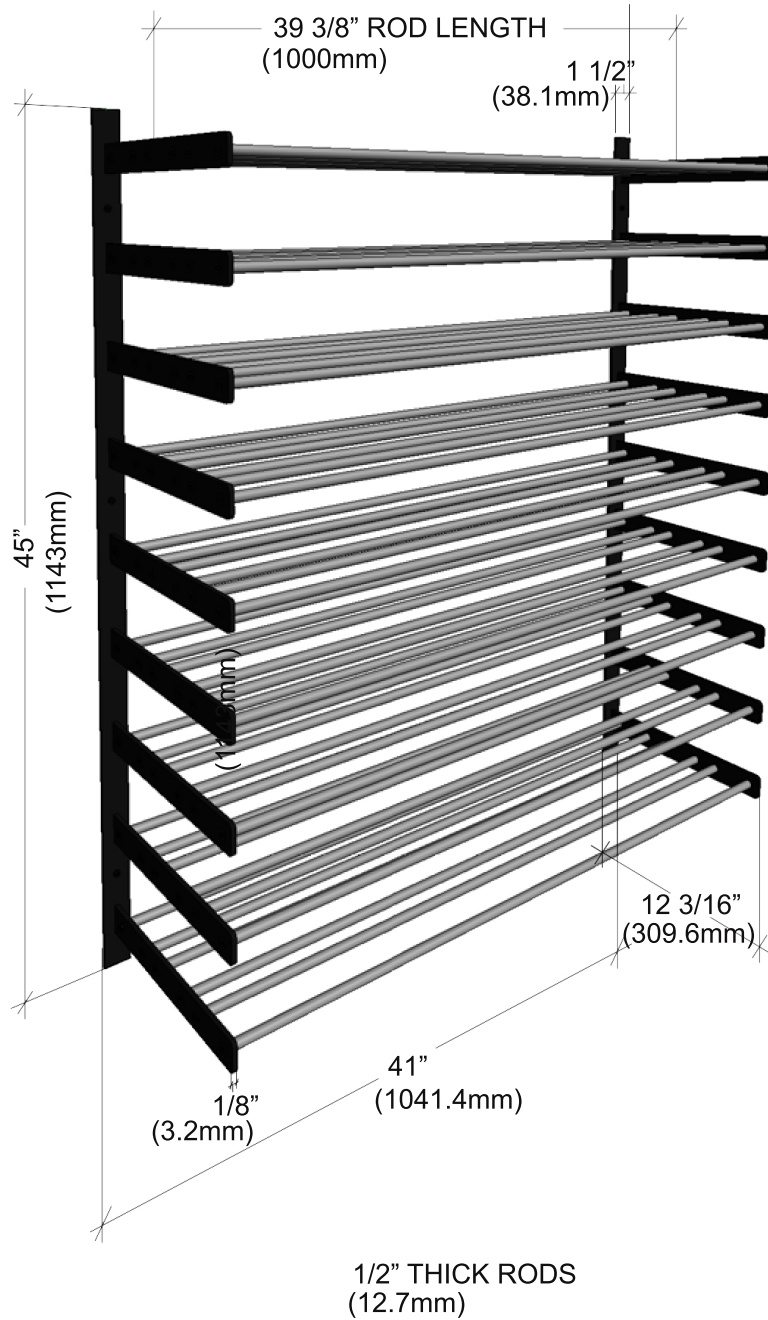

Evolution Wine Wall 45"

Spec Sheet for (WW-453)

VINTAGEVIEW®
MOVING WINE STORAGE FORWARD