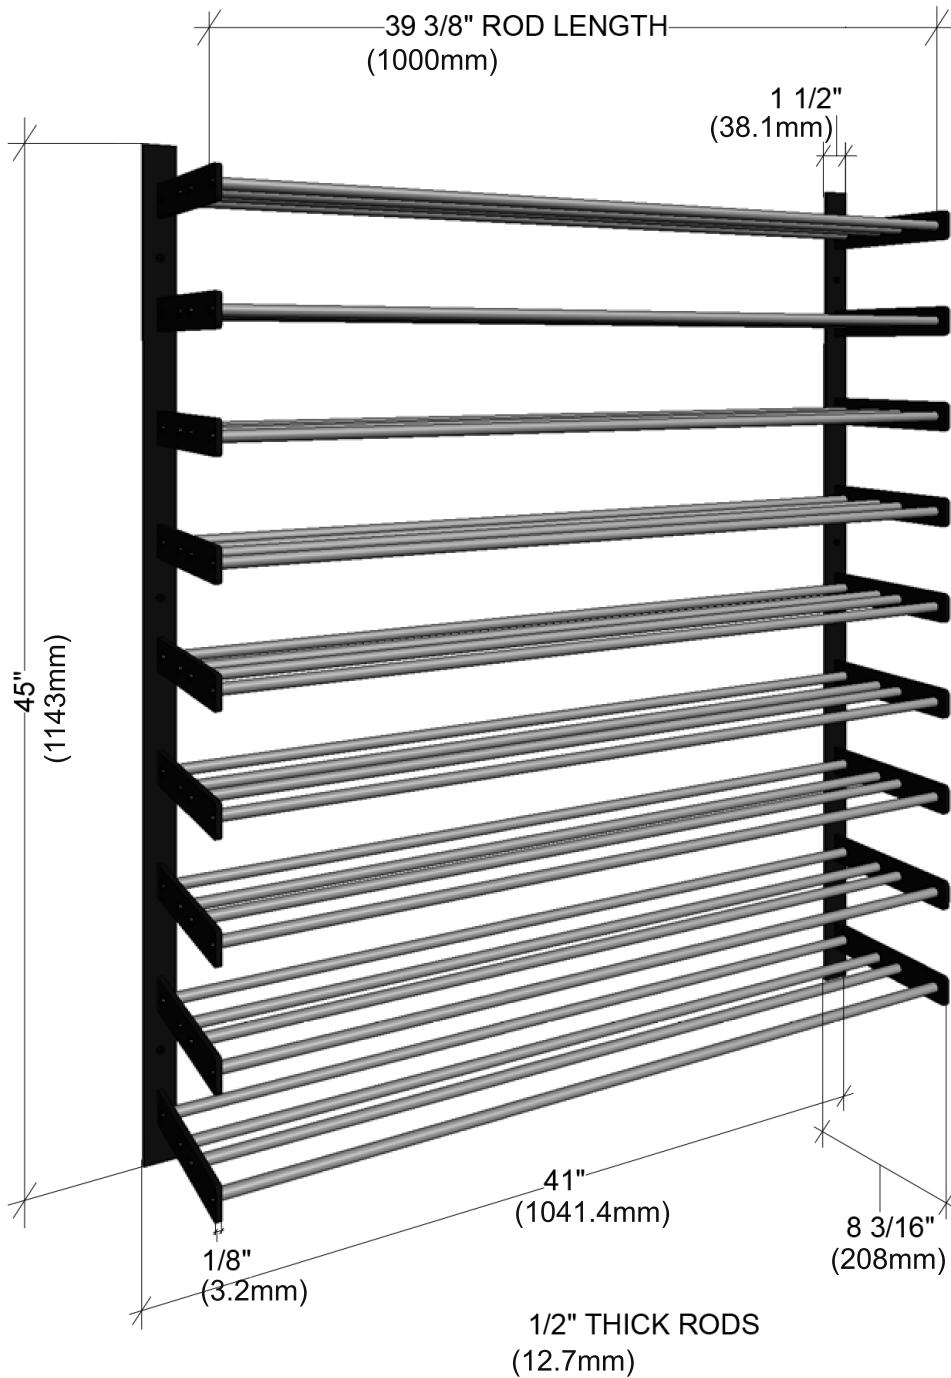

Evolution Wine Wall 45"

Spec Sheet for (WW-452)

VINTAGEVIEW®

MOVING WINE STORAGE FORWARD