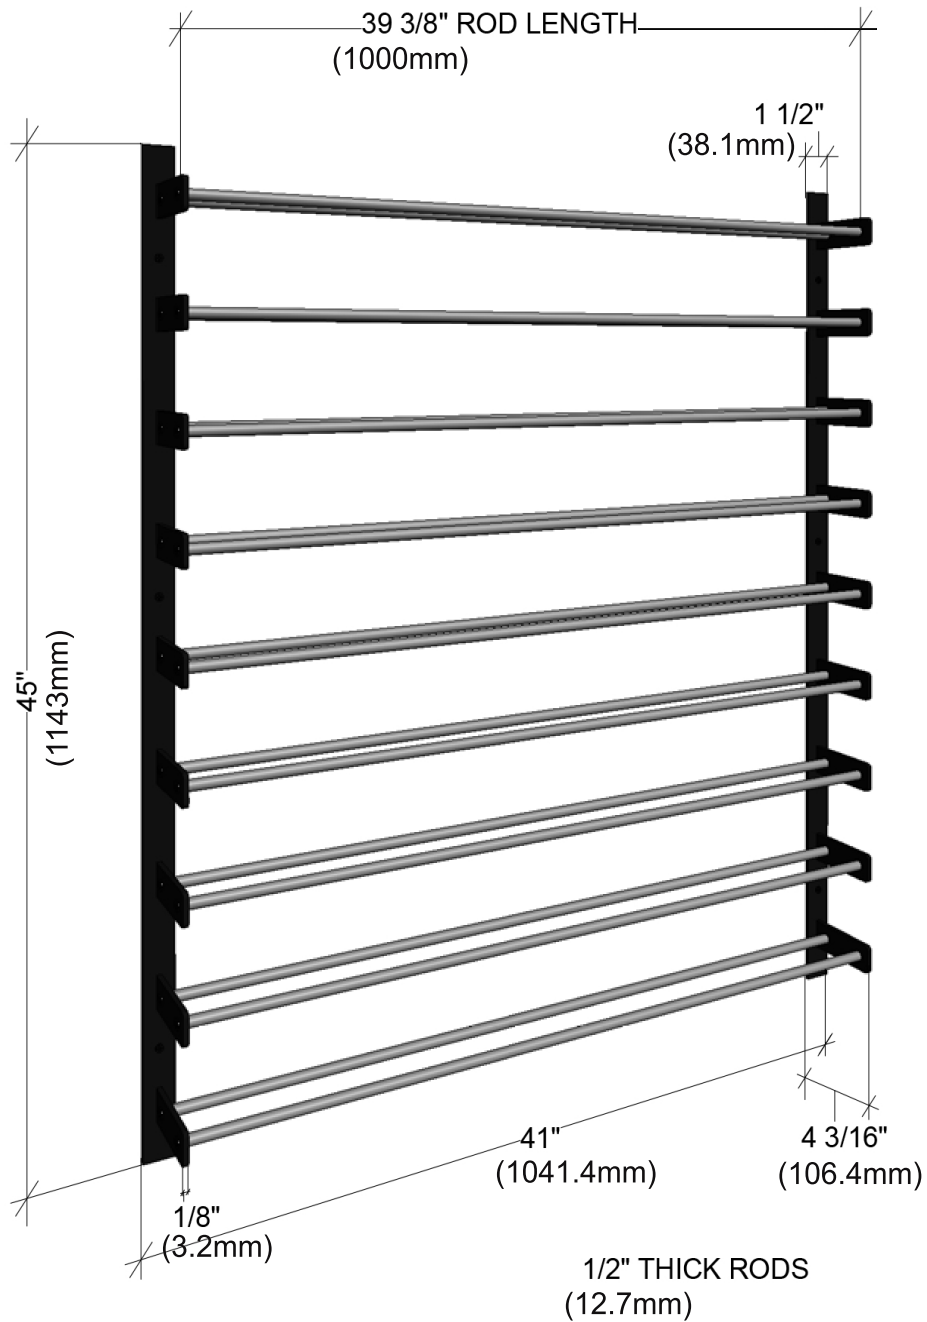

# Evolution Wine Wall 45"

Spec Sheet for (WW-451)

VINTAGEVIEW®  
MOVING WINE STORAGE FORWARD