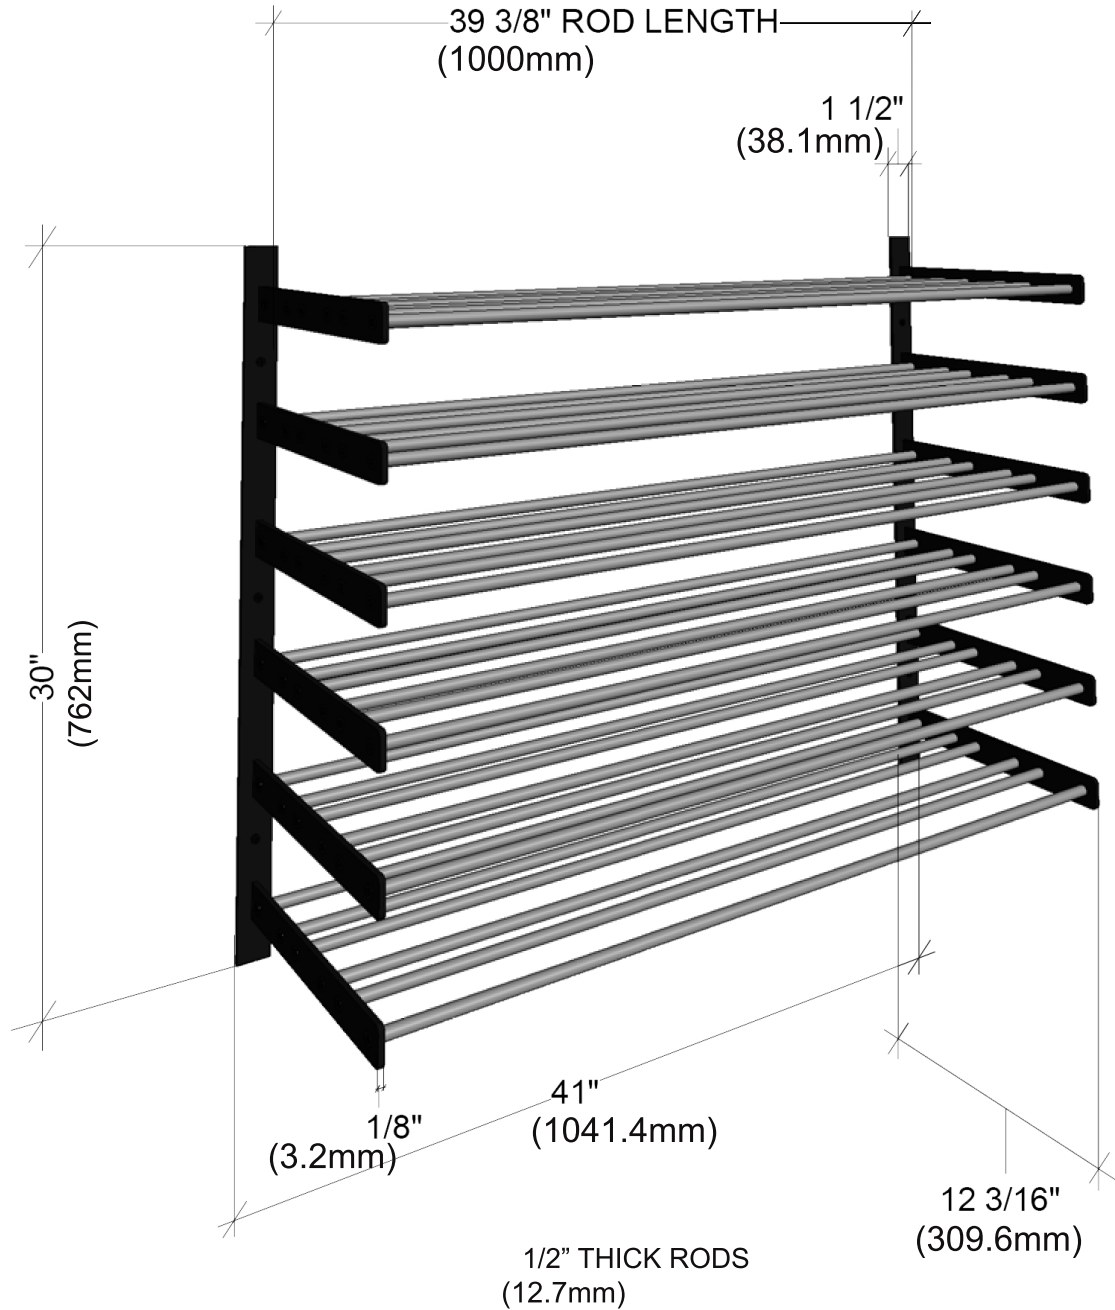

# Evolution Wine Wall 30"

Spec Sheet for (WW-303)

VINTAGEVIEW®

MOVING WINE STORAGE FORWARD