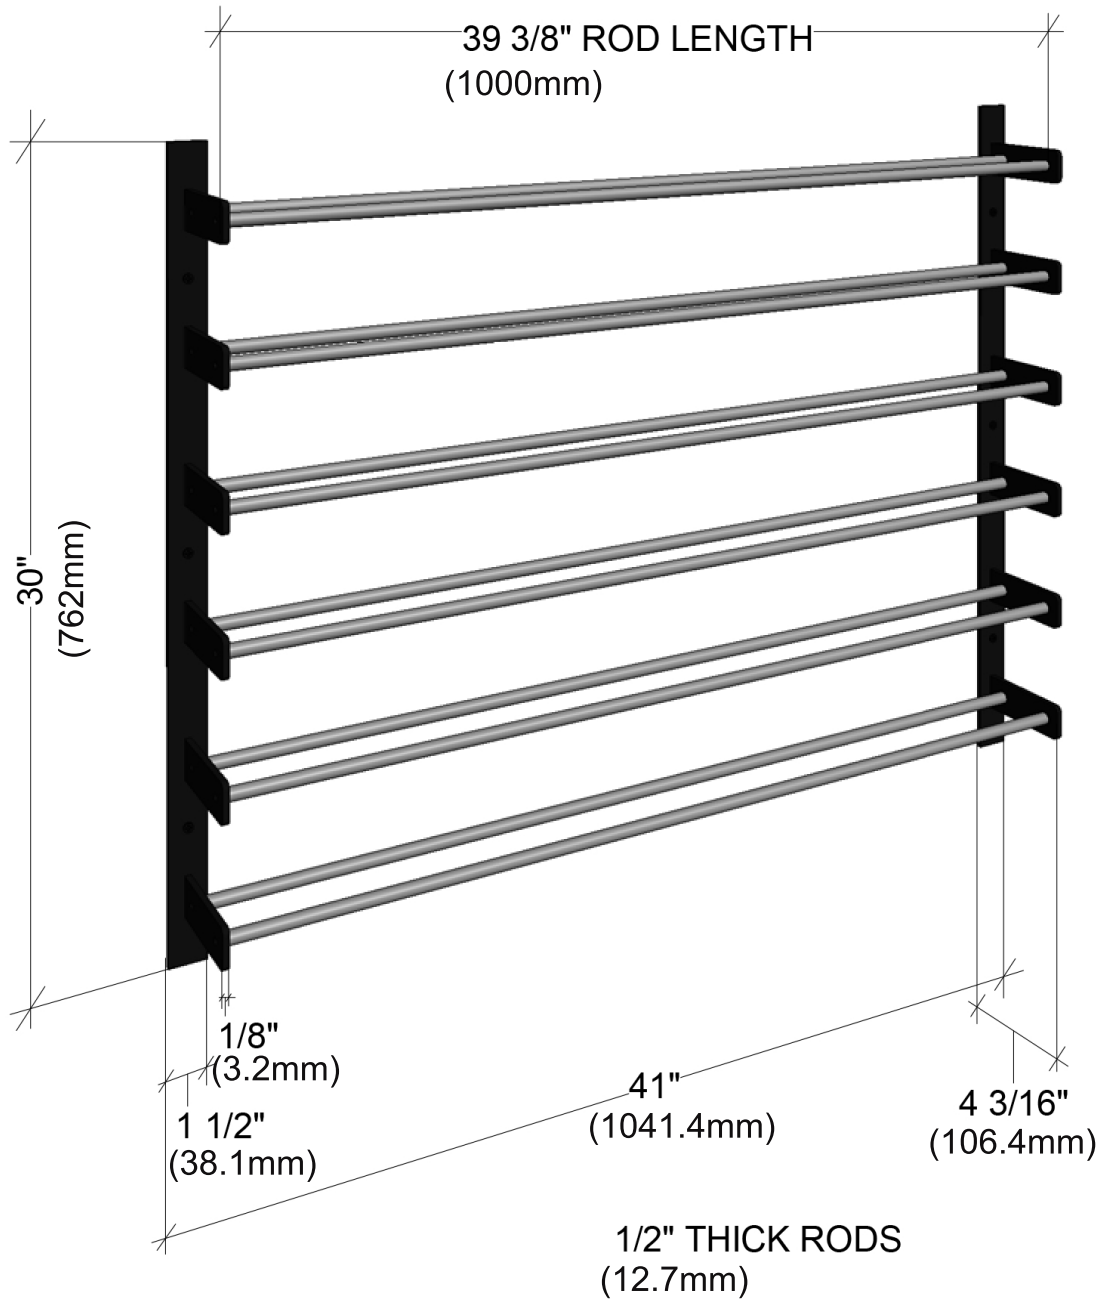

Evolution Wine Wall 30"

Spec Sheet for (WW-301)

VINTAGEVIEW®
MOVING WINE STORAGE FORWARD