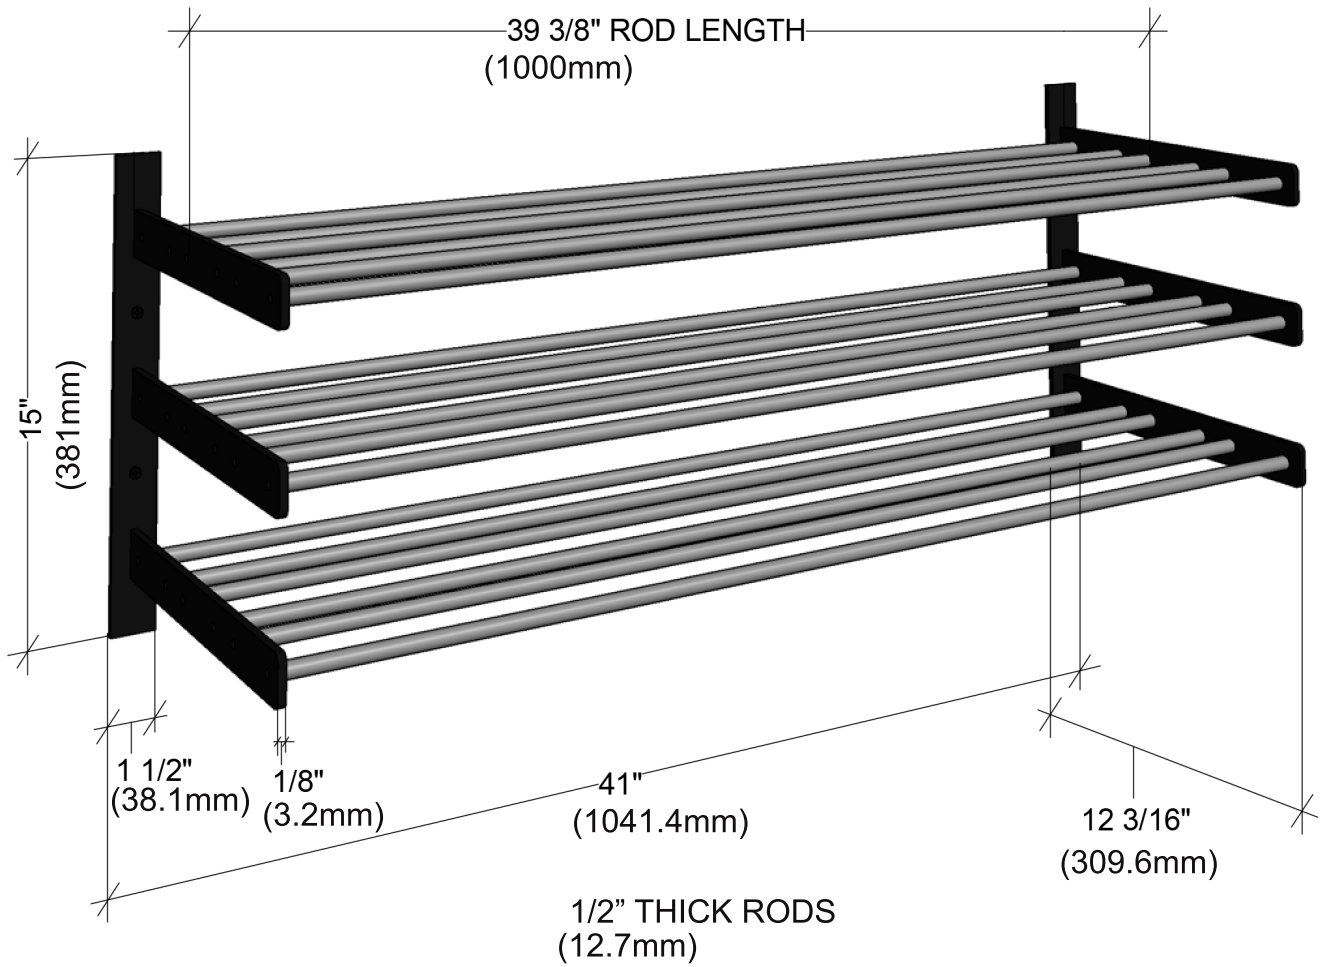

# Evolution Wine Wall 15"

Spec Sheet for (WW-153)

VINTAGEVIEW®  
MOVING WINE STORAGE FORWARD