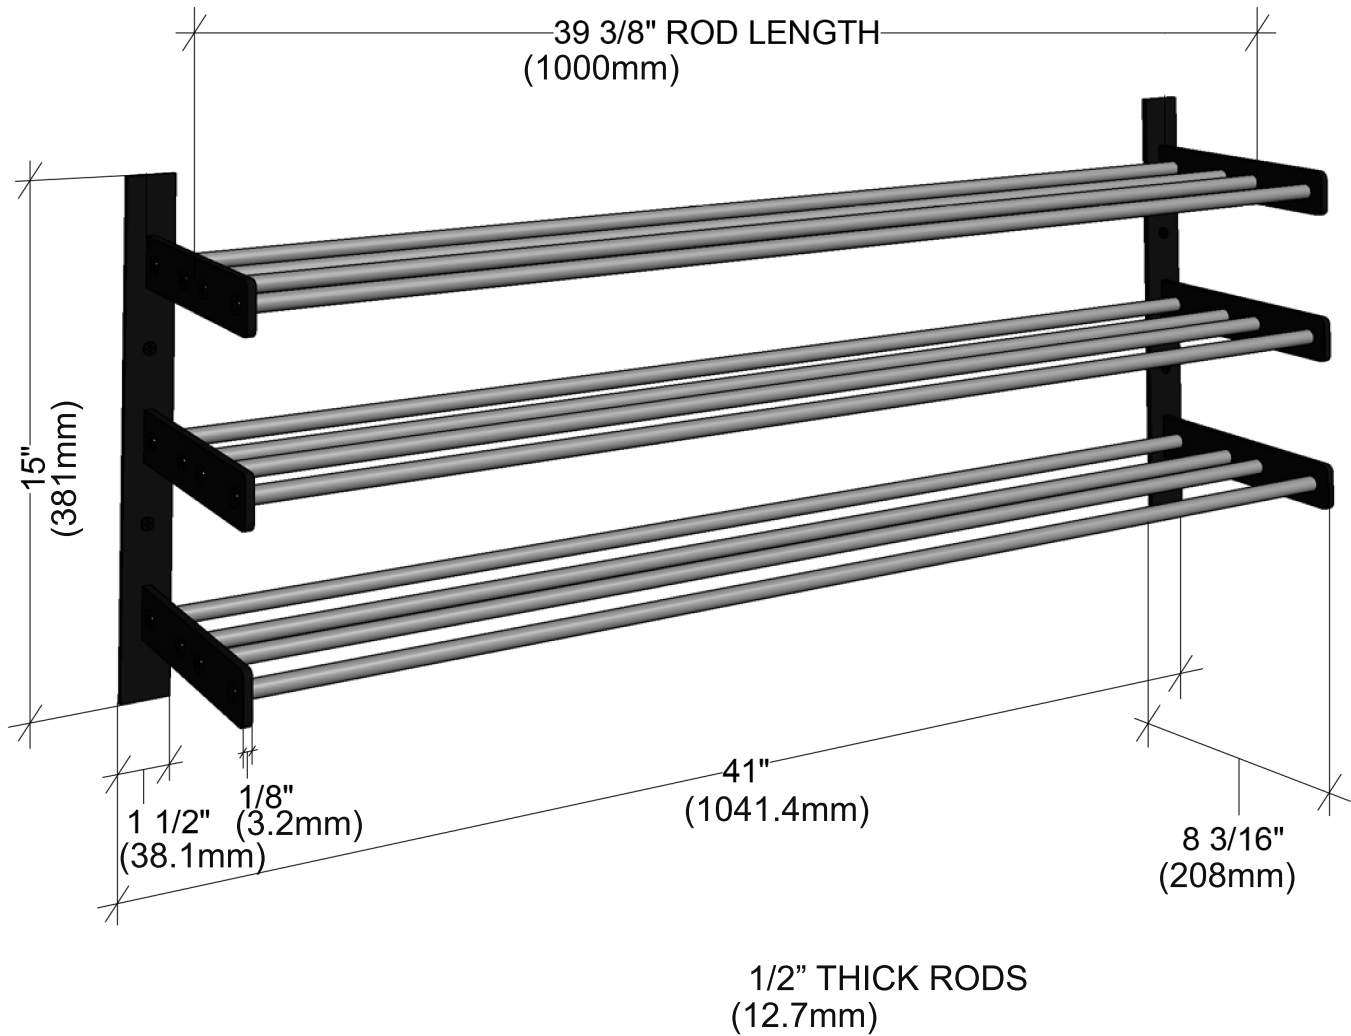

Evolution Wine Wall 15"

Spec Sheet for (WW-152)

VINTAGEVIEW®
MOVING WINE STORAGE FORWARD