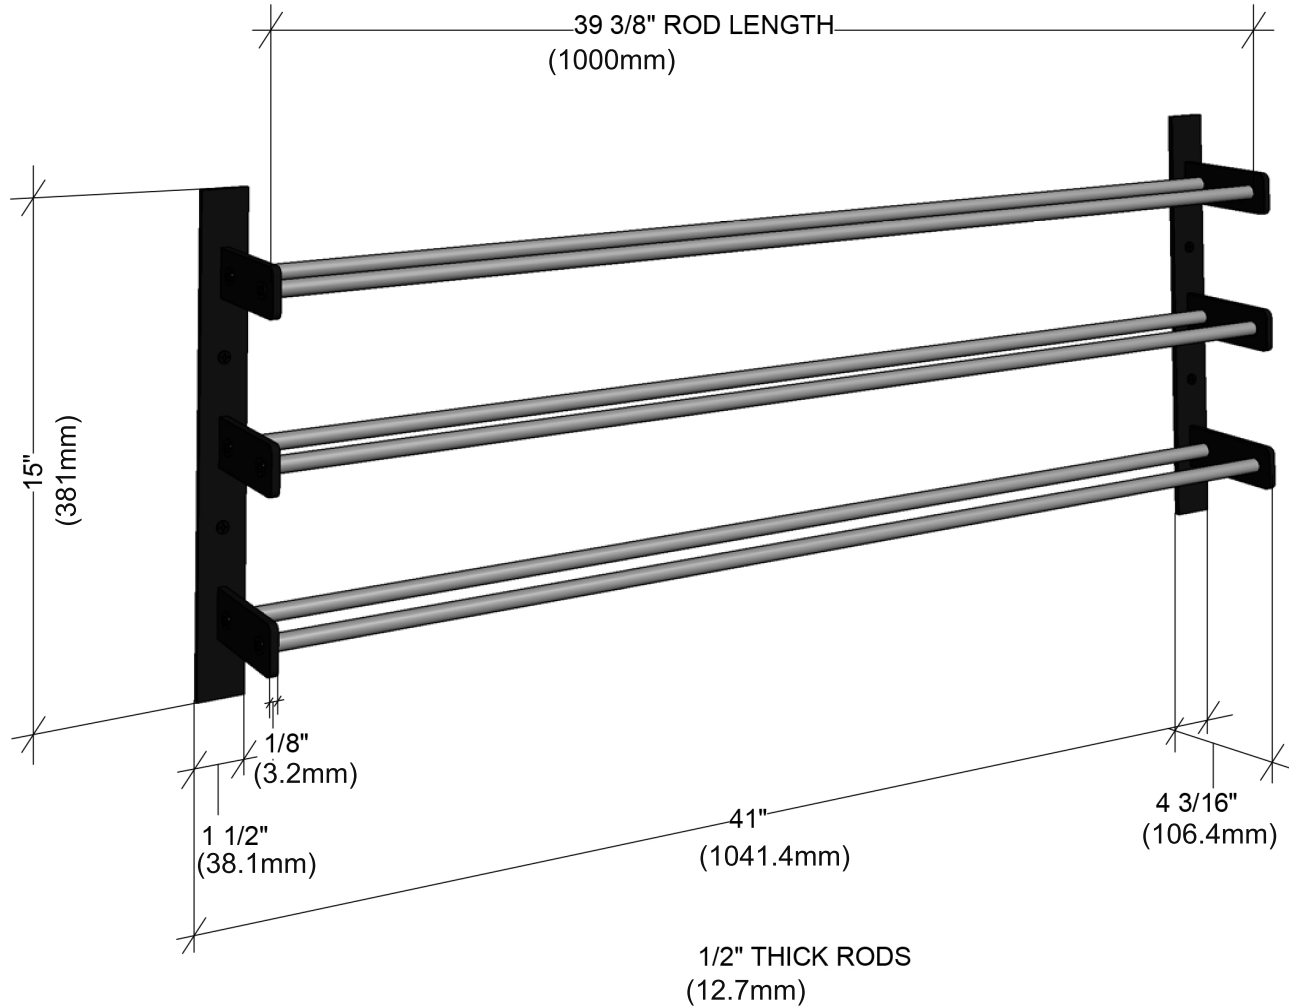

Evolution Wine Wall 15"

Spec Sheet for (WW-151)

VINTAGEVIEW®

MOVING WINE STORAGE FORWARD