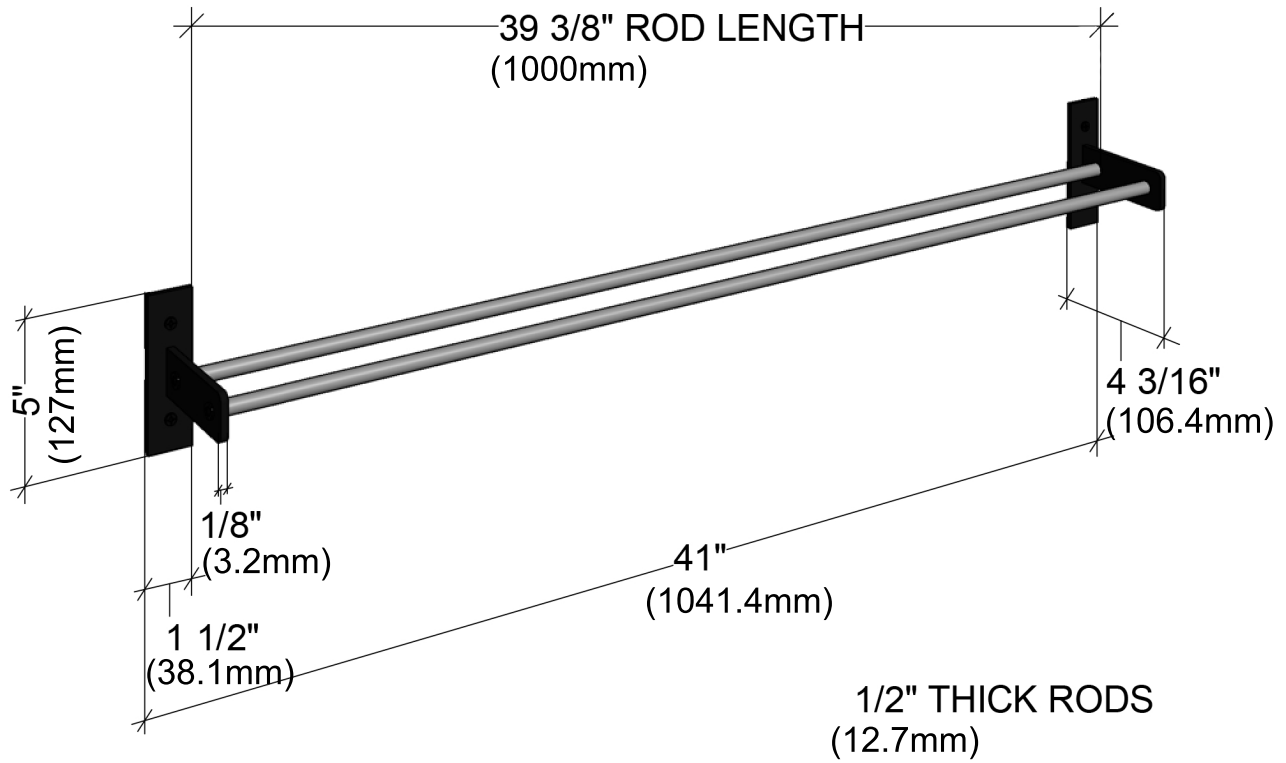

Evolution Wine Wall 5"

Spec Sheet for (WW-051)

VINTAGEVIEW®
MOVING WINE STORAGE FORWARD