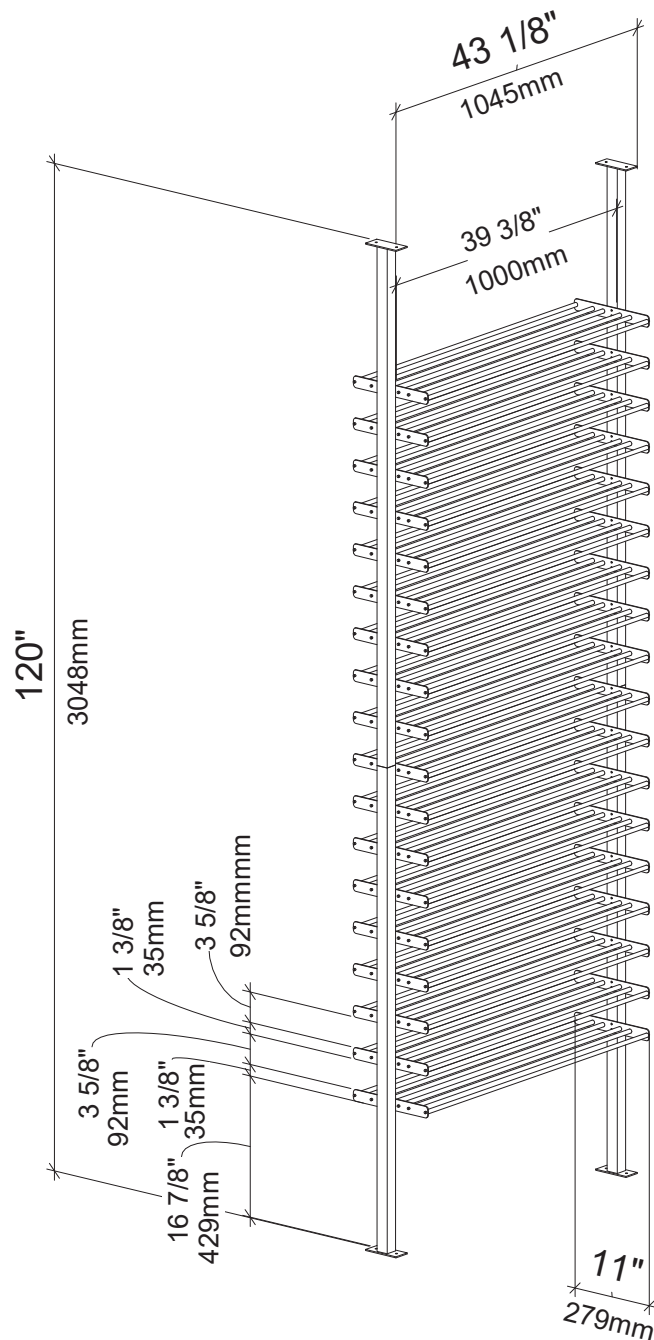

# Evolution Low Profile Wine Rack Kit

Spec Sheet for LP-FCP-KIT3-3 162-bottle wine rack kit

## IMPORTANT

Cut Post to fit ceiling height on site.

If mounting bases are separate, top mounting base can telescope 2" for a max height of 122" .

VINTAGEVIEW®  
MOVING WINE STORAGE FORWARD

4690 Joliet St, Denver, CO 80239 | phone: 866.650.1500 | fax: 866.650.1501 | VintageView.com