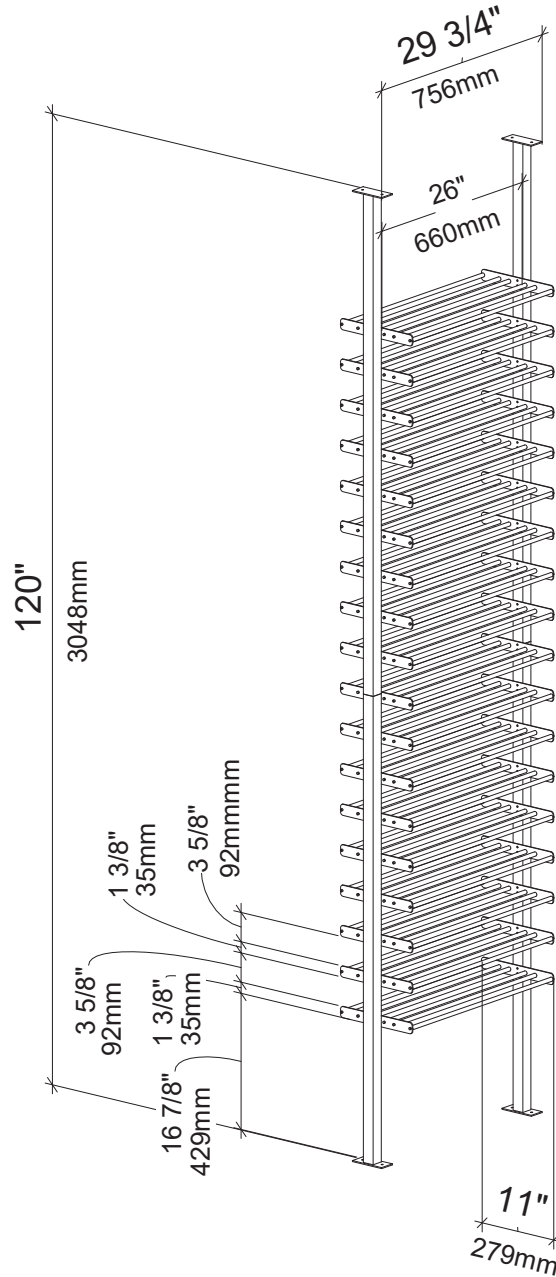

Evolution Low Profile Wine Rack Kit

Spec Sheet for LP-FCP-KIT2-3 108-bottle wine rack kit

IMPORTANT
Cut Post to fit ceiling height on site.
If mounting bases are separate, top mounting base can telescope 2" for a max height of 122".