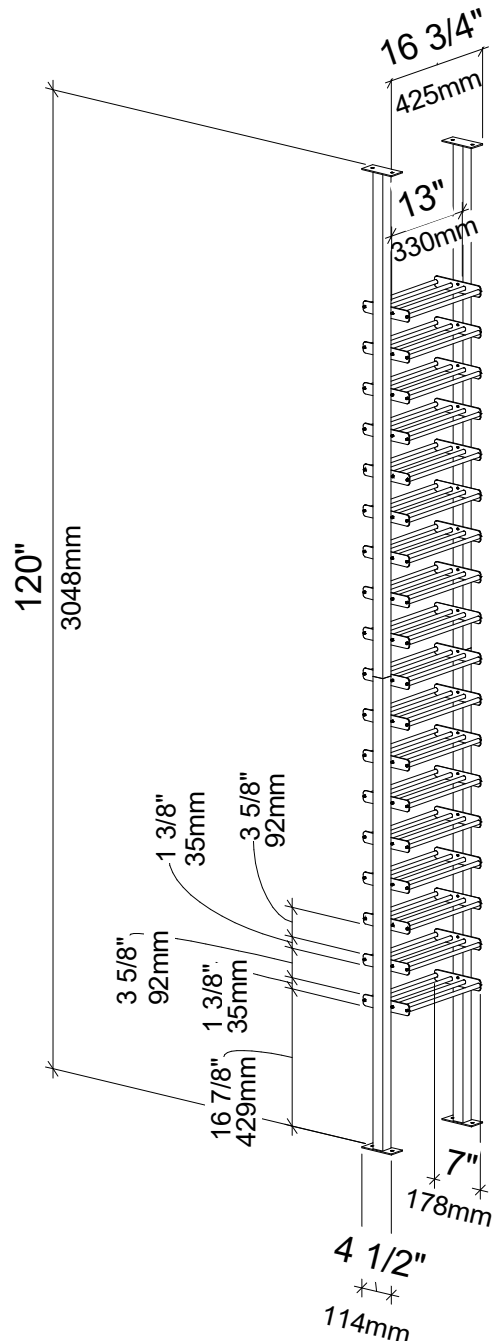

Evolution Low Profile Wine Rack Kit

Spec Sheet for (LP-FCP-KIT1-2) 36-bottle wine rack kit

IMPORTANT

Cut Post to fit ceiling height on site.
If mounting bases are separate, top mounting base can telescope 2" for a max height of 122".