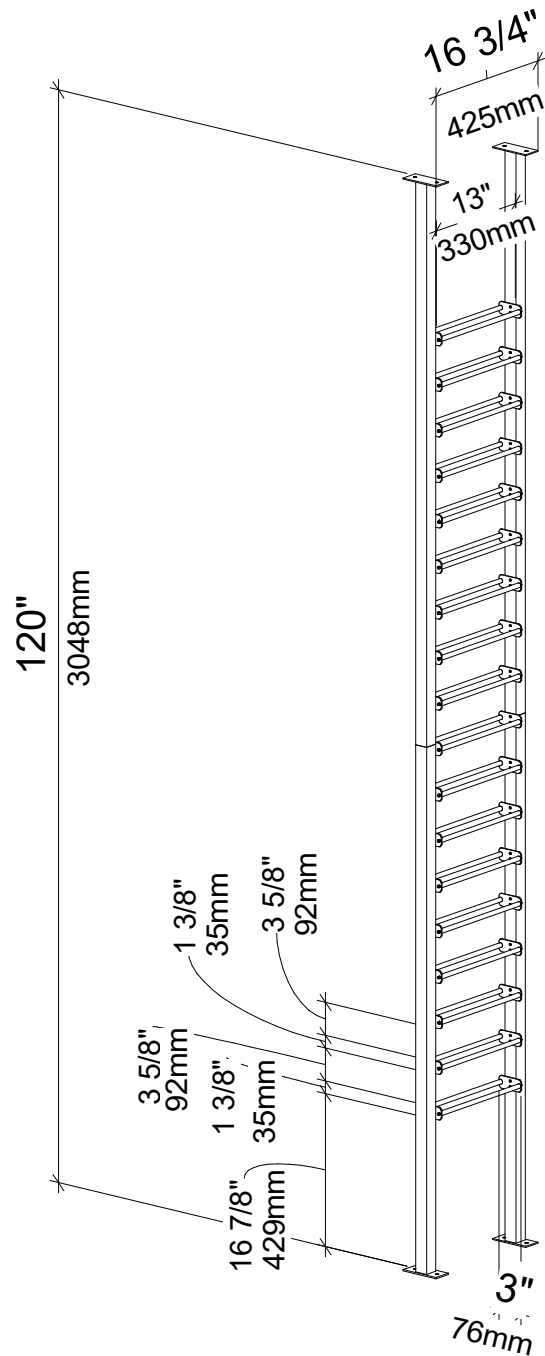

Evolution Low Profile Wine Rack Kit

Spec Sheet for (LP-FCP-KIT-1C-1) 18-bottle wine rack kit

SCAN FOR **BILT** 3D INSTRUCTIONS

POWERED BY **BILT INTELLIGENT INSTRUCTIONS**

IMPORTANT

Cut Post to fit ceiling height on site.
If mounting bases are separate, top mounting base can telescope 2" for a max height of 122".