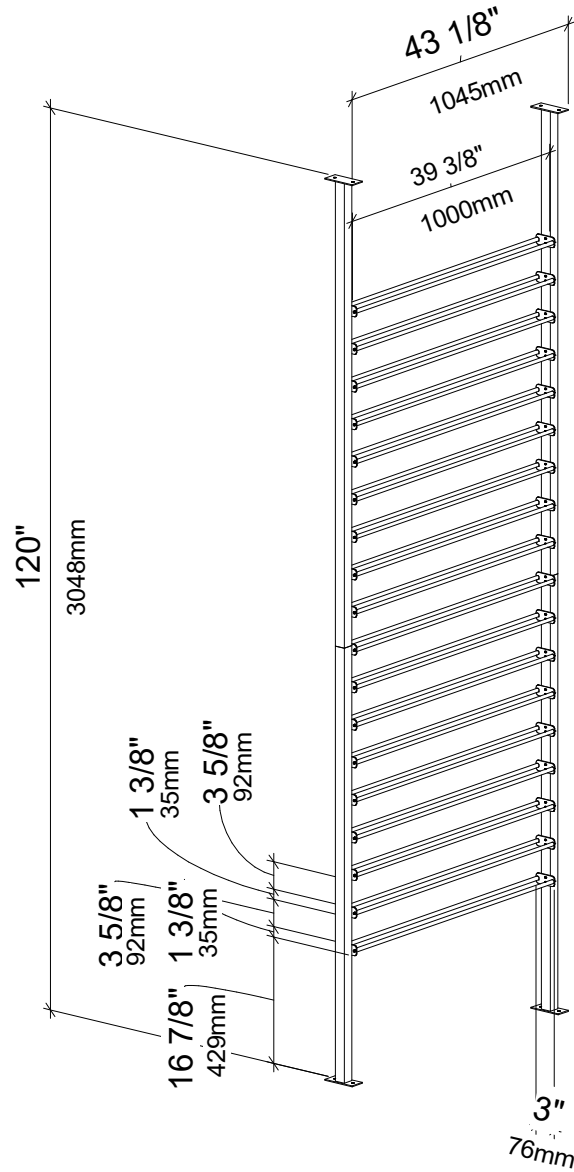

Evolution Low Profile Wine Rack Kit

Spec Sheet for (LP-FCP-KIT-1) 54-bottle wine rack kit

SCAN FOR **BILT** 3D INSTRUCTIONS

POWERED BY **BILT INTELLIGENT INSTRUCTIONS**

IMPORTANT

Cut Post to fit ceiling height on site.
If mounting bases are separate, top mounting base can telescope 2" for a max height of 122".