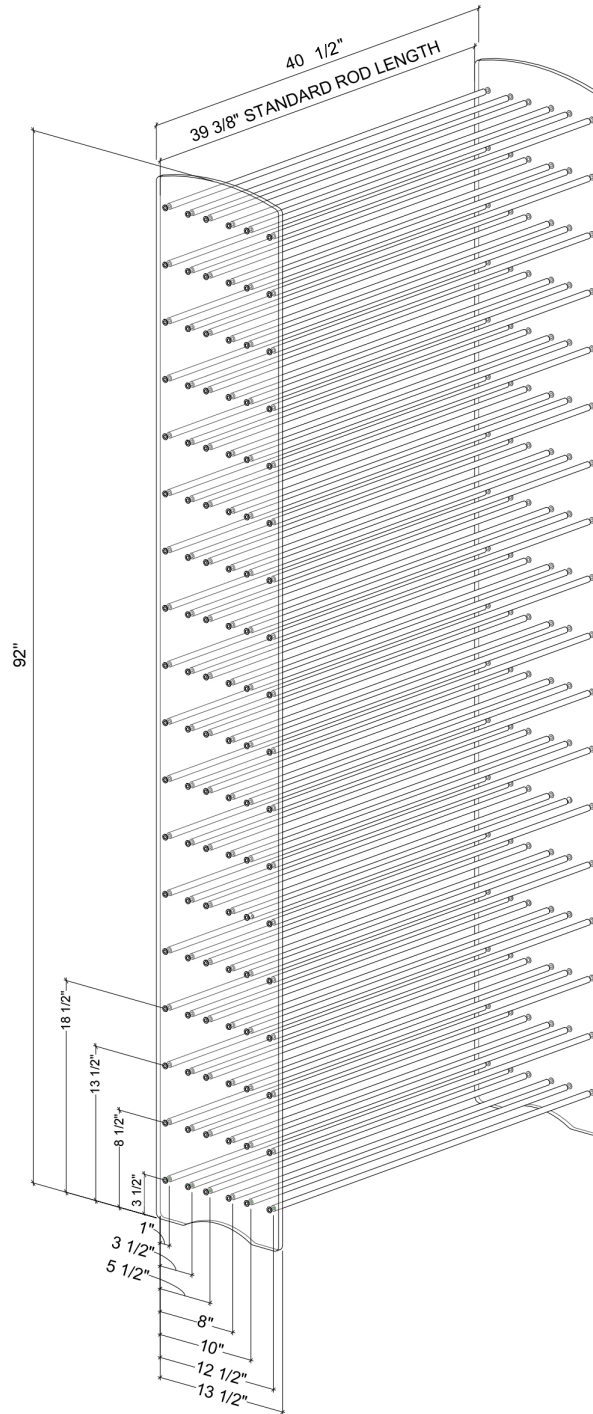

Evolution Wine Tower 8

Spec Sheet for E1-8 162-bottle configuration

Add 40" width for each extension unit added to a display.

VINTAGEVIEW®
MOVING WINE STORAGE FORWARD