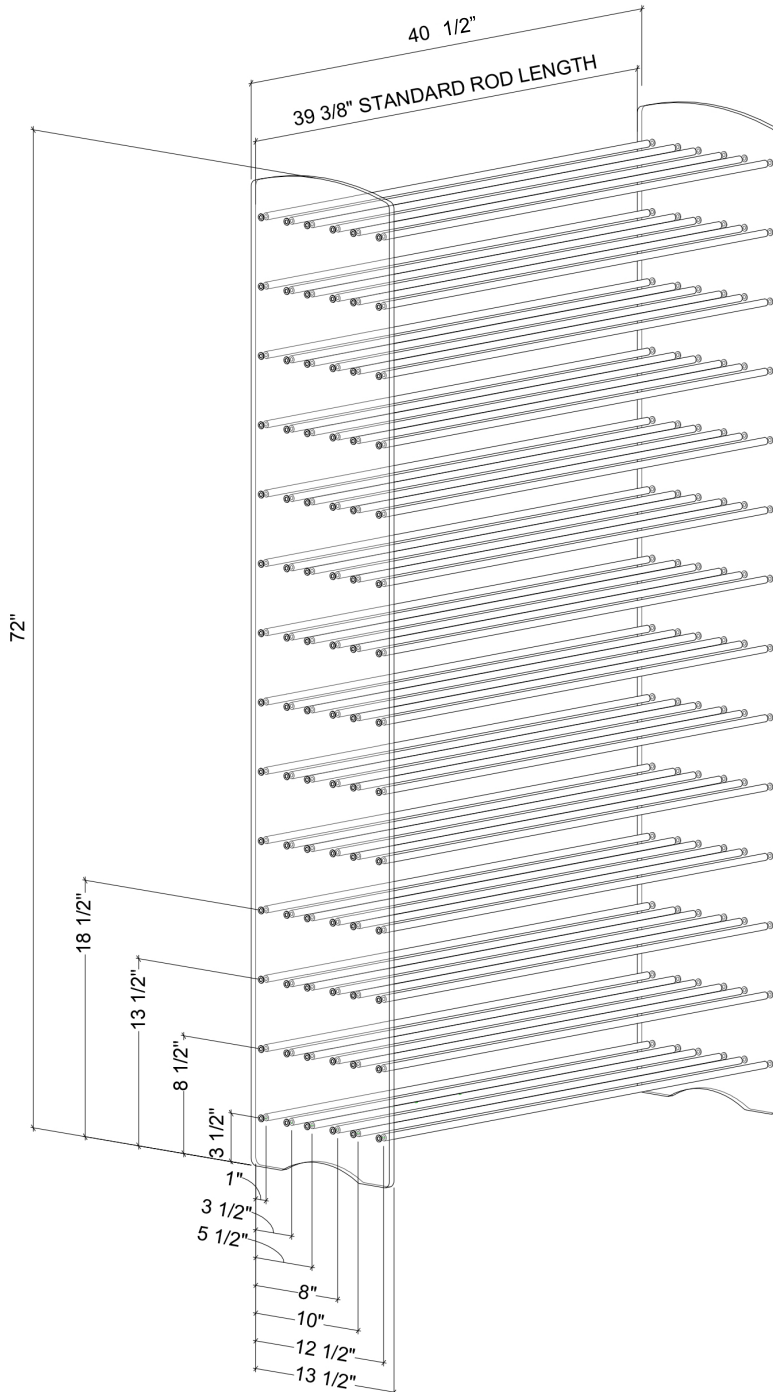

# Evolution Wine Tower 6

Spec Sheet for E1-6 126-bottle configuration

Add 40" width for each extension unit added to a display.

VINTAGEVIEW®  
MOVING WINE STORAGE FORWARD