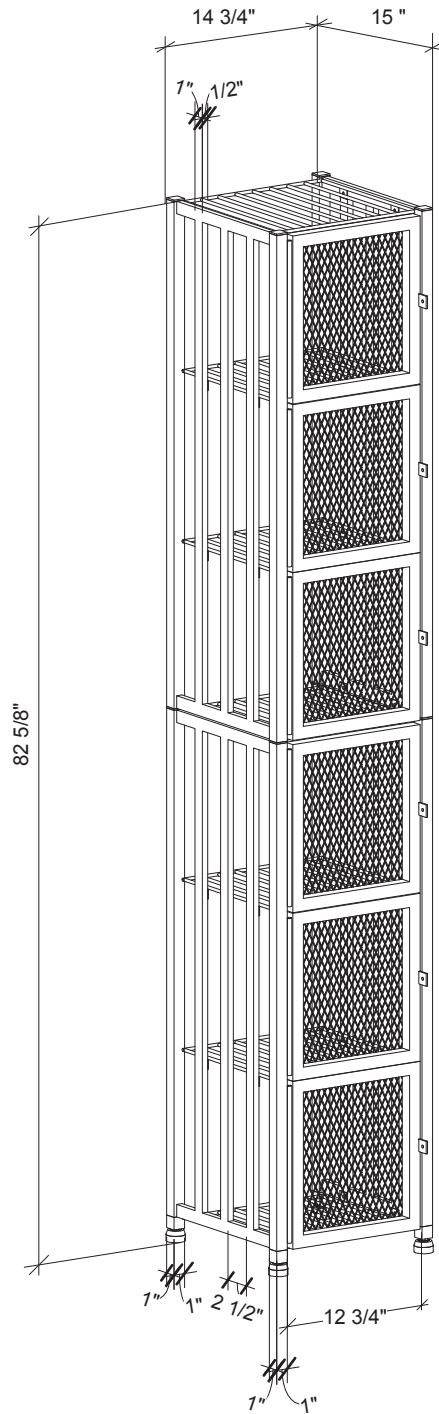

Case & Crate 2.0 Locker (tall configuration)

Spec Sheet for CC2-LOCKER-T

EXPAND...

Add 13.75"
width for each
Extension Unit

VINTAGEVIEW®
MOVING WINE STORAGE FORWARD