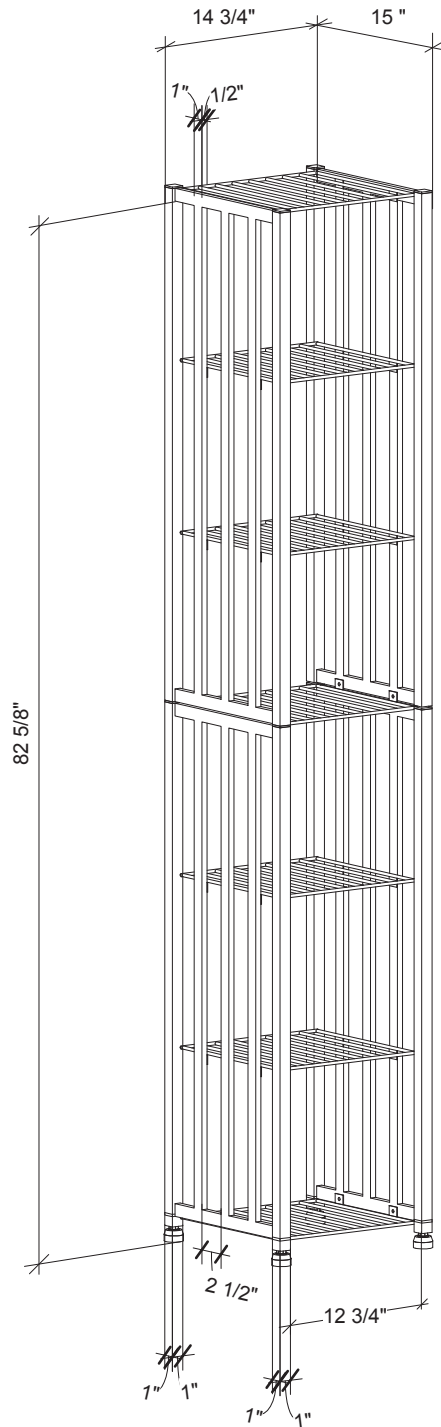

Case & Crate 2.0 Bin (tall configuration)

Spec Sheet for CC2-BIN-T

EXPAND...

Add 13.75"
width for each
Extension Unit

VINTAGEVIEW®
MOVING WINE STORAGE FORWARD