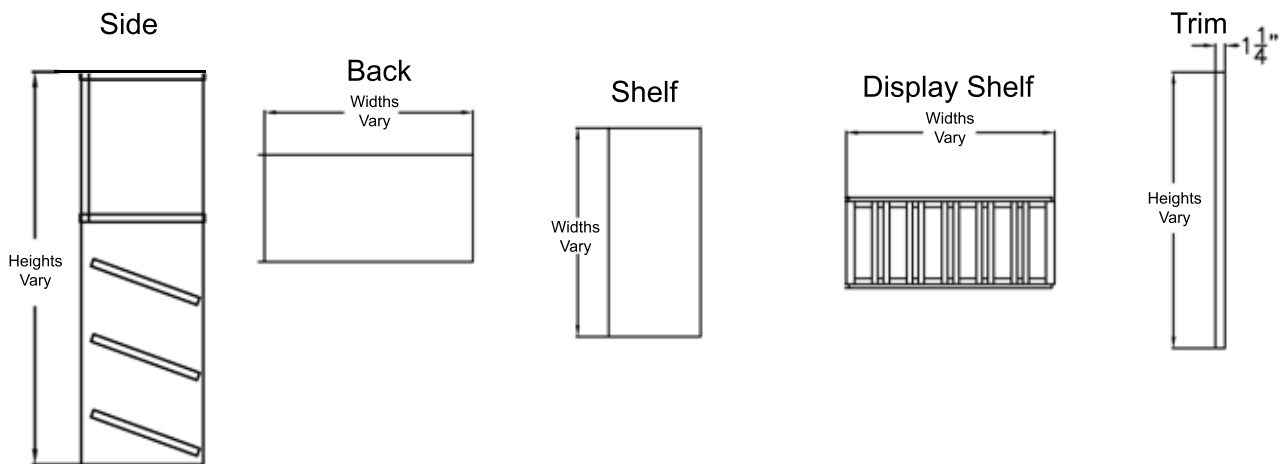

If you are planning to stain or finish your racking we recommend you do so BEFORE assembly for best results.

PARTS LIST

1 1/4" Phillips or
Square Drive Screw

Glue (Optional - not included)

PACKAGE CONTENTS

SKU	PRODUCT NAME	SIDES	SHELVES	BACK	SCREWS
8_6-960-0975-3825-ST	2 Column Upper Stacked Display Cabinet	2	5	1	24
8_6-960-1425-3825-ST	3 Column Upper Stacked Display Cabinet	2	5	1	24
8_6-960-1875-3825-ST	4 Column Upper Stacked Display Cabinet	2	5	1	24
8_6-960-2325-3825-ST	5 Column Upper Stacked Display Cabinet	2	5	1	24
8_6-960-2775-3825-ST	6 Column Upper Stacked Display Cabinet	2	5	1	24
8_6-960-0975-3975-ST	2 Column Base Stacked Display Cabinet	2	6	0	24
8_6-960-1425-3975-ST	3 Column Base Stacked Display Cabinet	2	6	0	24
8_6-960-1875-3975-ST	4 Column Base Stacked Display Cabinet	2	6	0	24
8_6-960-2325-3975-ST	5 Column Base Stacked Display Cabinet	2	6	2	24
8_6-960-2775-3975-ST	6 Column Base Stacked Display Cabinet	2	6	0	24
8_6-960-2325-3975-STK	5 Column Base Stacked Display Cabinet w/ Adjustable Shelf	2	5	0	16
8_6-960-2775-3975-STK	6 Column Base Stacked Display Cabinet w/ Adjustable Shelf	2	5	0	16