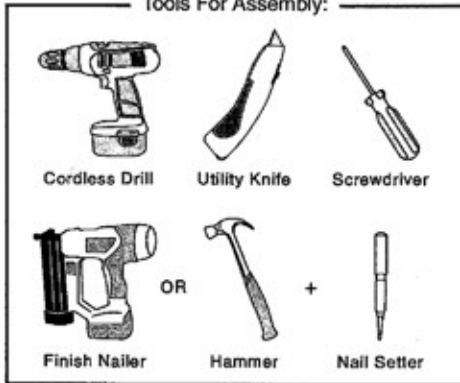

Thank you for purchasing this fine quality made in America Product. When properly assembled and installed, your racking will complement your wine collection for many years to come. To ensure proper assembly please ascertain that all necessary parts have been included and follow the instructions closely. If you have any questions or problems please call us (845) 658-7181, Monday through Friday 9 am to 5 pm EST.

Tools For Assembly:

If you are planning to stain or finish your racking we recommend you do so BEFORE assembly for best results.

PARTS LIST

Side	Top	Display Shelf	Trim
	1 1/4" Philips or Square Drive Screw	Glue (Optional - not included)	