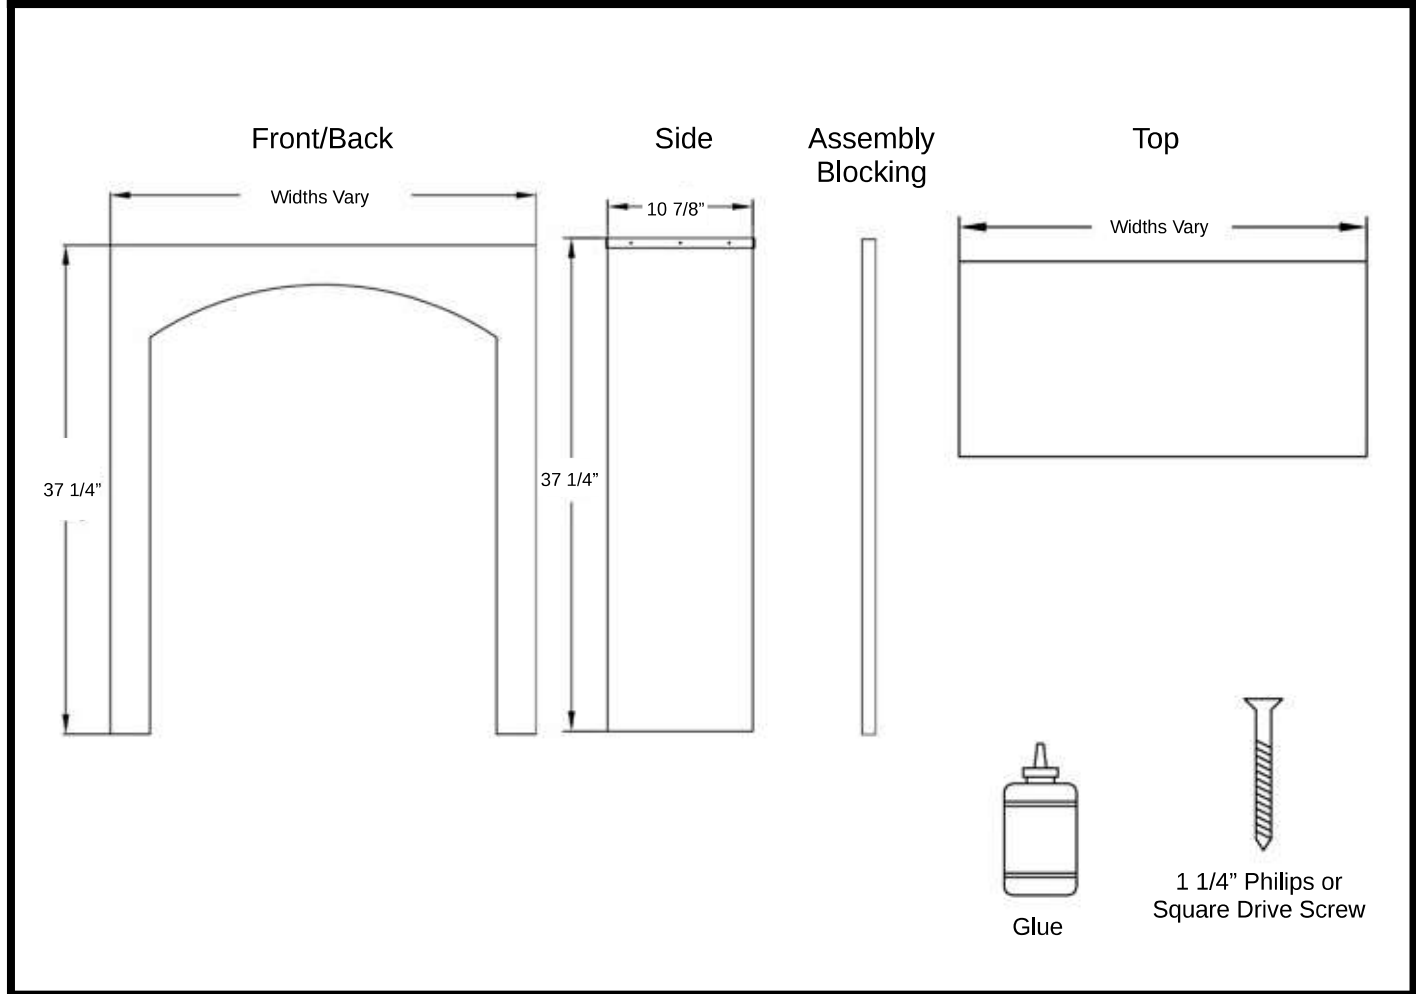

PARTS LIST

PLEASE READ ALL PACKING AND INSTRUCTION MATERIAL BEFORE BEGINNING. PLEASE CONTACT US IF YOU HAVE ANY QUESTIONS OR CONCERNS BEFORE BEGINNING ASSEMBLY.