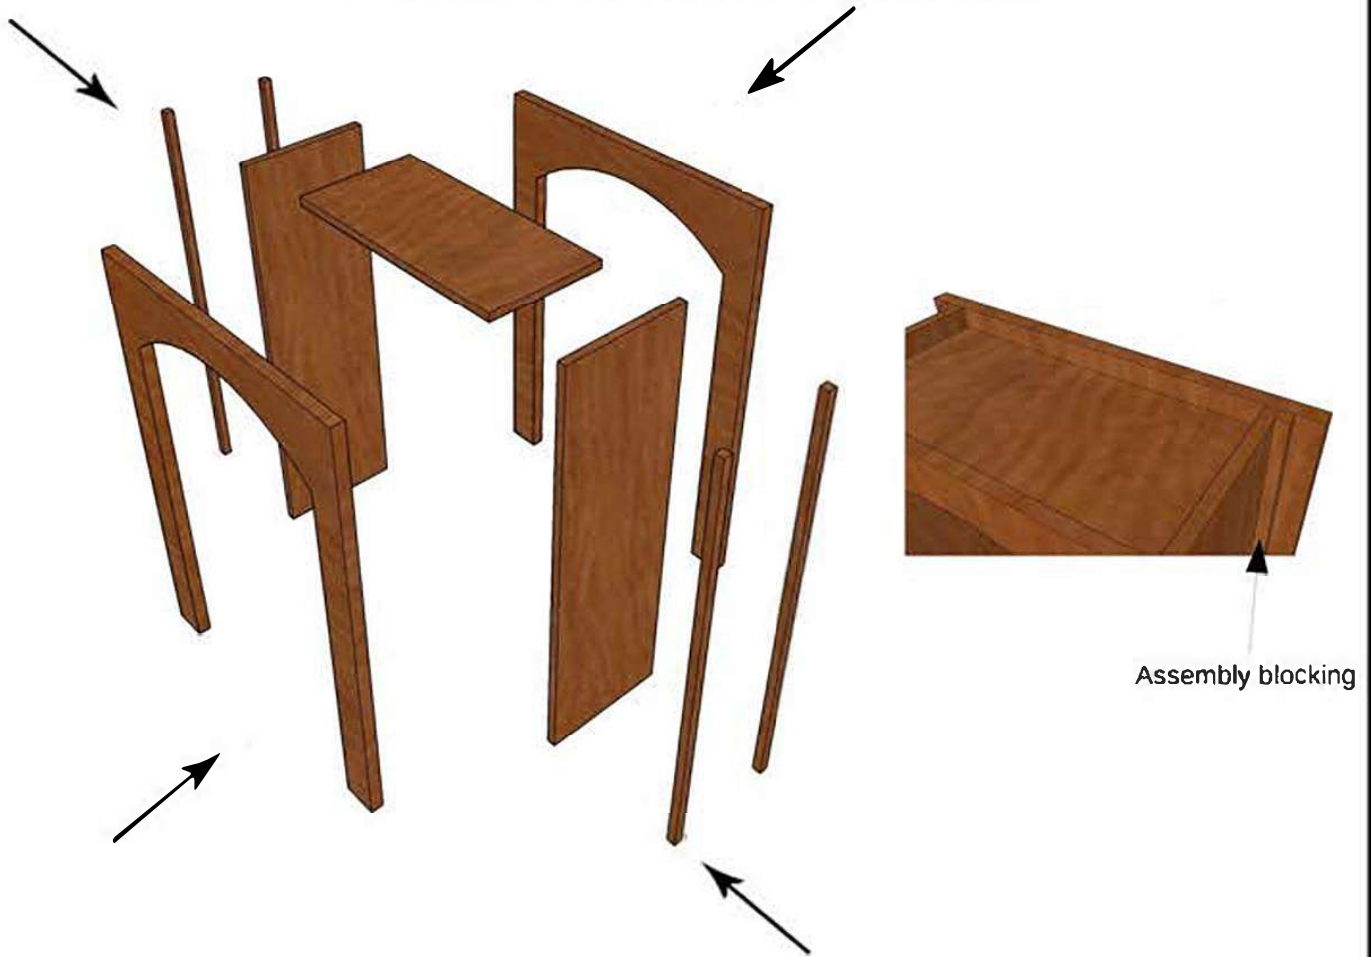

PACKAGE CONTENTS

SKU	PRODUCT NAME	SIDES	TOP/BOTTOM	SHELVES	SCREWS
8_6-280-2625-3725-S-AC	5.5 Column Chateau Arch	2	2	1	18
8_6-280-2775-3725-S-AC	6 Column Chateau Arch	2	2	1	18
8_6-280-3075-3725-S-AC	6.5 Column Chateau Arch	2	2	1	18
8_6-280-3225-3725-S-AC	7 Column Chateau Arch	2	2	1	18
8_6-280-3525-3725-S-AC	7.5 Column Chateau Arch	2	2	1	18
8_6-280-3675-3725-S-AC	8 Column Chateau Arch	2	2	1	18
8_6-280-3975-3725-S-AC	8.5 Column Chateau Arch	2	2	1	18

*Note: Please verify that you have the correct number of parts before proceeding.

PLEASE FOLLOW INSTRUCTIONS CAREFULLY

*Tip: Use glue sparingly

*Note: For more stability attach racks to wall