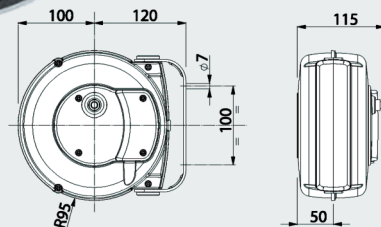

Features:

- Casing in shock resistant plastic material
- Complete with pivot bracket for mounting
- Provided with cable ratchet stop device
- Working temperature -5 / +40 deg C

MINI Series + 328 Lamp

MINI Series + T306 Lamp

MINI Series dimensions

Technical Data

Type	Cable Length	Lamp Model	Bulb included	Bulb max W	Lamp protection	Reel	Transformer
9001/T306	7 + 1m	T306	No	60	IP20	IP42	No
9001/328-230V	7 + 1m	328-230V	Yes	11	IP55	IP42	No
9001/328-24V	7 + 1m	328-24V	Yes	11	IP55	IP42	No