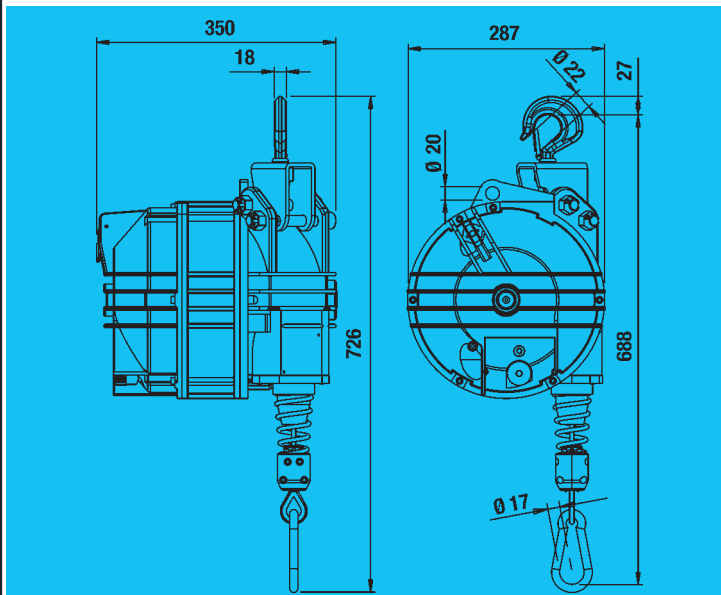

9422 - 9426

9451 - 9456

	Aluminium	
	2500 mm	9422 - 9426
	3000 mm	9451 - 9456
	Stainless Steel	
	100 - 180 kg	

- Ribbed and sealed construction in aluminium alloy
- Stainless steel rope
- Adjustable capacity by worm screw
- Safety suspension
- Safety device against load dropping due to the spring breakage (capacity >3kg)
- Centrifugal safety device
- Upper rotary suspension with safety hook
- Locking device to block the load at any height
- Adjustable stroke limiting device
- Taper drum rotating on ball bearings
- Cable guide in antifriction material
- Rotary upper hook with ball bearing
- Lining up top hook
- Visible cable to aid inspection
- Inert spring drum assembly
- Option - B/B1 - Floor control locking device
- Option RI - Rotary insulated hook

Item	9422	9423	9424	9425	9426
kg	100 - 120	120 - 140	130 - 150	140 - 160	160 - 180
kg	36,61	38,51	38,83	40,90	43,20

9451	9452	9453	9454	9455	9456
100 - 115	115 - 130	130 - 140	140 - 150	150 - 160	160 - 180
36,61	36,77	38,51	38,83	40,90	43,20

9422G - 9426G

9451G - 9456G

	Aluminium/Rubber	
	2500 mm	9422G - 9426G
	3000 mm	9451G - 9456G
	Stainless Steel	
	100 - 180 kg	

- Ribbed and sealed construction in aluminium alloy with rubber protection
- Stainless steel rope
- Adjustable capacity by worm screw
- Safety suspension
- Safety device against load dropping due to the spring breakage (capacity >3kg)
- Centrifugal safety device
- Upper rotary suspension with safety hook
- Locking device to block the load at any height
- Adjustable stroke limiting device
- Taper drum rotating on ball bearings
- Cable guide in antifriction material
- Rotary upper hook with ball bearing
- Lining up top hook
- Visible cable to aid inspection
- Inert spring drum assembly
- Option - B/B1 - Floor control locking device
- Option RI - Rotary insulated hook