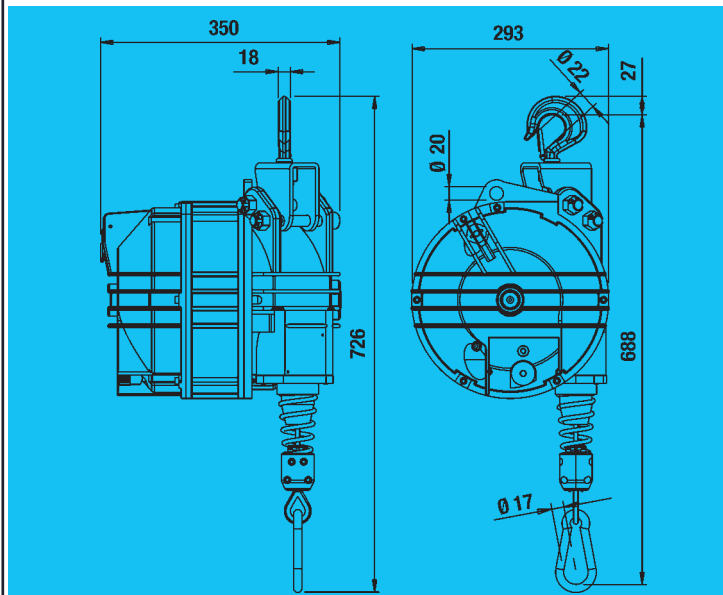

9422 - 9426

9451 - 9456

	Aluminium	
	2500 mm	9422 - 9426
	3000 mm	9451 - 9456
	Stainless Steel	
	100 - 180 kg	

- Ribbed and sealed construction in aluminium alloy
- Stainless steel rope
- Adjustable capacity by worm screw
- Safety suspension
- Safety device against load dropping due to the spring breakage (capacity >3kg)
- Centrifugal safety device
- Upper rotary suspension with safety hook
- Locking device to block the load at any height
- Adjustable stroke limiting device
- Taper drum rotating on ball bearings
- Cable guide in antifriction material
- Rotary upper hook with ball bearing
- Lining up top hook
- Visible cable to aid inspection
- Inert spring drum assembly
- Option - B/B1 - Floor control locking device
- Option RI - Rotary insulated hook

Item	9422	9423	9424	9425	9426
kg	100 - 120	120 - 140	130 - 150	140 - 160	160 - 180
kg	36,61	38,51	38,83	40,90	43,20

9451	9452	9453	9454	9455	9456
100 - 115	115 - 130	130 - 140	140 - 150	150 - 160	160 - 180
36,61	36,77	38,51	38,83	40,90	43,20

9422G - 9426G

9451G - 9456G

	Aluminium/Rubber	
	2500 mm	9422G - 9426G
	3000 mm	9451G - 9456G
	Stainless Steel	
	100 - 180 kg	

- Ribbed and sealed construction in aluminium alloy with rubber protection
- Stainless steel rope
- Adjustable capacity by worm screw
- Safety suspension
- Safety device against load dropping due to the spring breakage (capacity >3kg)
- Centrifugal safety device
- Upper rotary suspension with safety hook
- Locking device to block the load at any height
- Adjustable stroke limiting device
- Taper drum rotating on ball bearings
- Cable guide in antifriction material
- Rotary upper hook with ball bearing
- Lining up top hook
- Visible cable to aid inspection
- Inert spring drum assembly
- Option - B/B1 - Floor control locking device
- Option RI - Rotary insulated hook