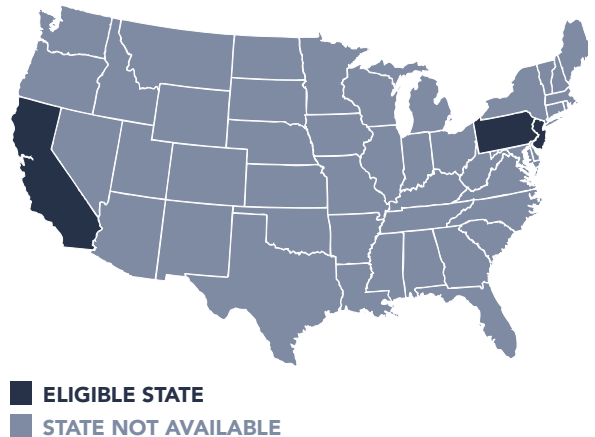

CHILD CARE

ABOUT THIS COVERAGE

No matter how safe an environment you provide, accidents will happen. Child Care Insurance puts you in a better position to avoid lawsuits and protects each child when accidental injuries occur during supervised and sponsored activities including group travel.

COMMERCIAL CENTERS

Rating basis the greater of the following:

- 50% of their license capacity or their maximum daily attendance

RESIDENTIAL CENTERS

- License capacity

ELIGIBLE OPERATIONS

Commercial Centers

- Schools up to grade 3
- Preschools
- Nursery School

Residential Centers

- No nanny service or babysitters

LIABILITY COVERAGES

General Liability

- Comprehensive General Liability—Limits to $1M per occurrence/$3M aggregate

Professional Liability

- Included at equal limits to the General Liability, or available with separate limits

Child Molestation & Abuse

- Commercial Form
  - Limits up to $1M are available (may not exceed GL limit)
- Residential Form
  - Limit of $100K/$300K included in the package

SUBMISSION REQUIREMENTS

- ACORD Application, fully completed and signed
- Supplemental Application
- 3-5 Years of Loss Runs
- Copy of current facility license
- Send submissions to quotes@ospreyuw.com

ADDITIONAL COVERAGE OPTIONS

- Criminal and Civil Defense Cost Reimbursement
- Limit of $50K/$100K automatically included if they purchase abuse coverage
- Hired and/or Non Owned Automobile Liability
  - Limits up to $1/$2 Million available (may not exceed GL limit)
  - No transportation of children other than emergencies and field trips
- Corporal Punishment coverage available
- Umbrella/Excess Liability
  - Large Excess Limits Available
- Crime and Fidelity
  - Money and Securities
  - Money Orders and Counterfeit Paper Currency
  - Employee Dishonesty
- Payment Terms
  - Interest-free installments available for accounts that generate at least $2,000 in premium

OSPREY RELATED PRODUCTS

CrossFit Gyms • Health & Wellness Facilities
Personal Improvement/Enrichment Schools • Tutoring • Yoga Studios

EXPERIENCE THE OSPREY DIFFERENCE

203.489.3400 | OSPREYUW.COM