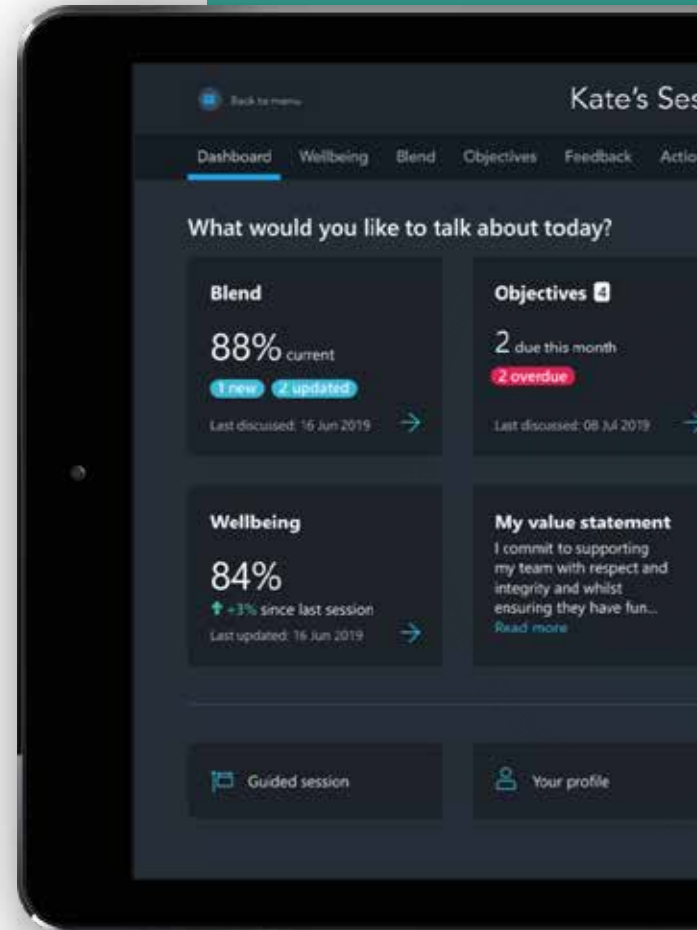

Supporting everyone to thrive

Open Blend facilitates one-to-ones that support all aspects of an individual's development journey.

The Blend tool enables you to identify what matters most to you, and then talk to your manager about how the business can support you.

What does your Blend look like?

Why Open Blend?

Engage all colleagues by entering your reasons to engage on this side of the flyer