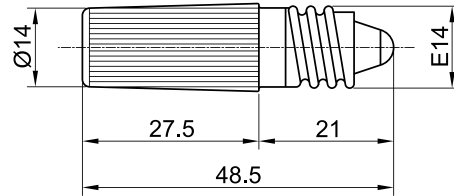

SLIM S.r.l.

Via dei Tigli, 14/16 (Z.I.)
20853 - Biassono (Monza Brianza) - Italy
commerciale@slim.it
www.slim.it

CODE: **SP1/E14**

Tubular lamp dimensions 10X48,5mm with E14 connection

Lamps	incandescent • neon/fluoro • LED
Working Voltage	2V • 6V • 12V • 24V • 48V • 110V • 250V • 400V
Working temperature	120°C Max • 150°C Max
Type of connection	shell ring E14