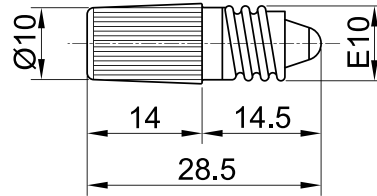

**SLIM S.r.l.**

Via dei Tigli, 14/16 (Z.I.)  
20853 - Biassono (Monza Brianza) - Italy  
[commerciale@slim.it](mailto:commerciale@slim.it)  
[www.slim.it](http://www.slim.it)

CODE: **SP1/E10**

Tubular lamp dimensions 10X28,5mm with E10 connection

Lamps	incandescent • neon/fluoro • LED
Working Voltage	2V • 6V • 12V • 24V • 48V • 110V • 250V • 400V
Working temperature	120°C Max • 150°C Max
Type of connection	shell ring E10