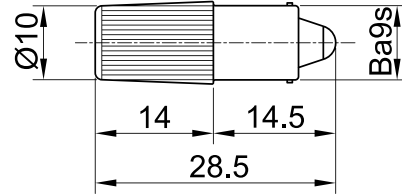

SLIM S.r.l.

Via dei Tigli, 14/16 (Z.I.)
20853 - Biassono (Monza Brianza) - Italy
commerciale@slim.it
www.slim.it

CODE: **SP1/BA9S**

Tubular lamp dimensions 10X28,5mm with BA9S connection

Lamps	incandescent • neon/fluoro • LED
Working Voltage	2V • 6V • 12V • 24V • 48V • 110V • 250V • 400V
Working temperature	120°C Max • 150°C Max
Type of connection	shell ring BA9S