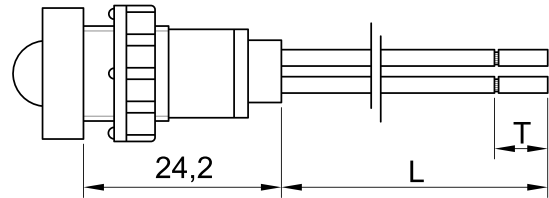

SLIM S.r.l.

Via dei Tigli, 14/16 (Z.I.)
20853 - Biassono (Monza Brianza) - Italy
commerciale@slim.it
www.slim.it

CODE: **LD/012**

LED light indicator with front panel's connection

The color of the LED light is identified by the cable's color

AC/DC working without the need of any polarization of the signal

It can be supplied with mounted or separated nut

Lamps	LED
Working Voltage	2V • 6V • 12V • 24V • 48V • 110V • 250V • 400V
Working temperature	90°C Max • 120°C Max
Hole diameter	12mm
Recommended thickness panel	from 0,5mm to 5mm
Method of connection to the panel	with nut
Type of connection	PVC cable • silicone cable • silicone-glass cable
Wire ends	on request
Type of lens	LD/012/01 • LD/012/02
Color's lens	Black or chromium plated lens