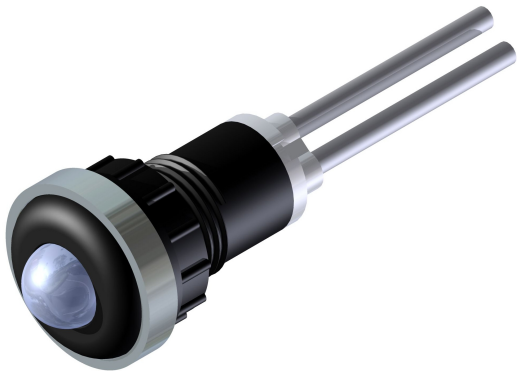

SLIM S.r.l.

Via dei Tigli, 14/16 (Z.I.)
20853 - Biassono (Monza Brianza) - Italy
commerciale@slim.it
www.slim.it

CODE: **LD/012**

LED light indicator with front panel's connection

The color of the LED light is identified by the cable's color

AC/DC working without the need of any polarization of the signal

It can be supplied with mounted or separated nut

Lamps	LED
Working Voltage	2V • 6V • 12V • 24V • 48V • 110V • 250V • 400V
Working temperature	90°C Max • 120°C Max
Hole diameter	12mm
Recommended thickness panel	from 0,5mm to 5mm
Method of connection to the panel	with nut
Type of connection	PVC cable • silicone cable • silicone-glass cable
Wire ends	on request
Type of lens	LD/012/01 • LD/012/02
Color's lens	Black or chromium plated lens