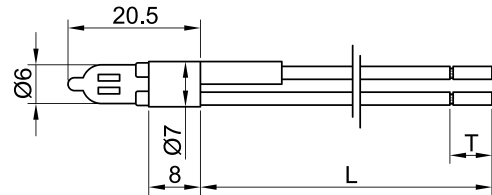

SLIM S.r.l.

Via dei Tigli, 14/16 (Z.I.)
20853 - Biassono (Monza Brianza) - Italy
commerciale@slim.it
www.slim.it

CODE: **TCP**

Standard light signalling unit with cable and compact support

Lamps	incandescent • neon/fluoro • LED
Working Voltage	2V • 6V • 12V • 24V • 48V • 110V • 250V • 400V
Working temperature	90°C Max • 120°C Max • 150°C Max
Type of connection	PCV cable • silicone cable • silicone-glass cable
Wire ends	on request