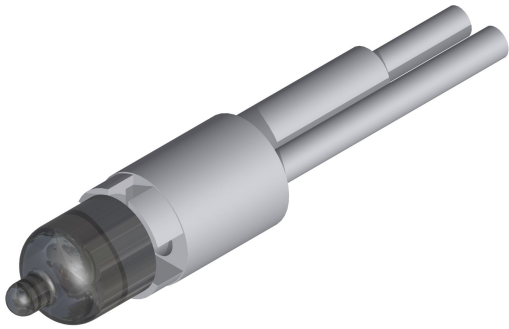

SLIM S.r.l.

Via dei Tigli, 14/16 (Z.I.)
20853 - Biassono (Monza Brianza) - Italy
commerciale@slim.it
www.slim.it

CODE: **TCP**

Standard light signalling unit with cable and compact support

Lamps	incandescent • neon/fluoro • LED
Working Voltage	2V • 6V • 12V • 24V • 48V • 110V • 250V • 400V
Working temperature	90°C Max • 120°C Max • 150°C Max
Type of connection	PCV cable • silicone cable • silicone-glass cable
Wire ends	on request