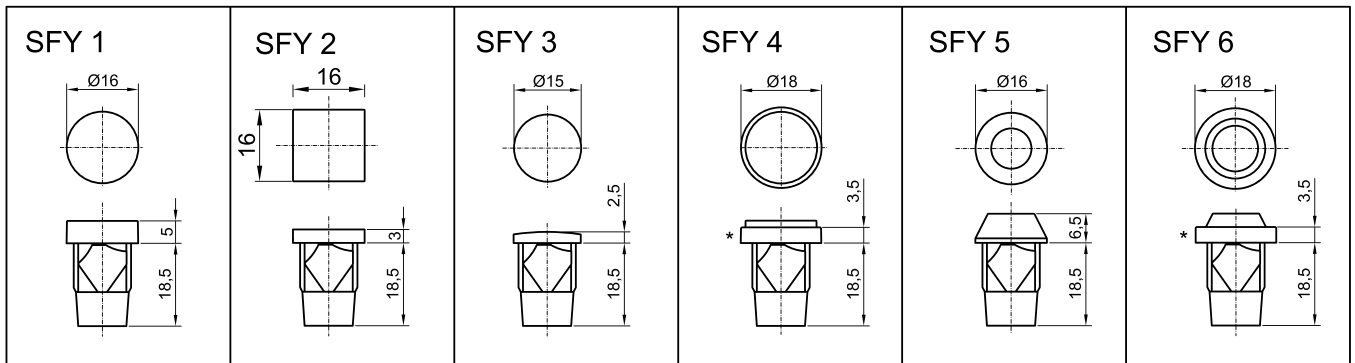

Lenses available

* Ghiera in metallo - Metal ring