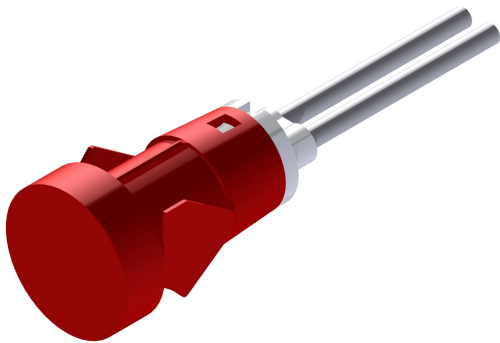

SLIM S.r.l.

Via dei Tigli, 14/16 (Z.I.)
20853 - Biassono (Monza Brianza) - Italy
commerciale@slim.it
www.slim.it

CODE: **TB/013/SFY**

Light indicator with self-locking connection

The compact shape allows a minimum internal encumbrance

Lamps	incandescent • neon/fluoro • LED
Working Voltage	2V • 6V • 12V • 24V • 48V • 110V • 250V • 400V
Working temperature	90°C Max • 120°C Max • 150°C Max
Hole diameter	13mm
Recommended thickness panel	from 0,8mm to 2mm
Method of connection to the panel	self-locking
Type of connection	PVC cable • silicone cable • silicone-glass cable
Wire ends	on request
Type of lens	SFY1 • SFY2 • SFY3 • SFY4 • SFY5 • SFY6

Lenses available

* Ghiera in metallo - Metal ring