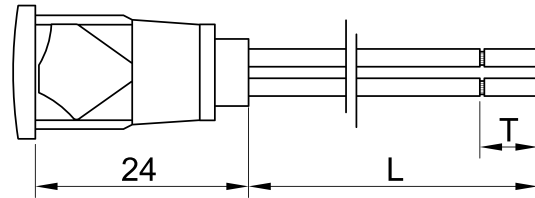

SLIM S.r.l.

Via dei Tigli, 14/16 (Z.I.)
20853 - Biassono (Monza Brianza) - Italy
commerciale@slim.it
www.slim.it

CODE: **TB/013/SFY**

Light indicator with self-locking connection

The compact shape allows a minimum internal encumbrance

Lamps	incandescent • neon/fluoro • LED
Working Voltage	2V • 6V • 12V • 24V • 48V • 110V • 250V • 400V
Working temperature	90°C Max • 120°C Max • 150°C Max
Hole diameter	13mm
Recommended thickness panel	from 0,8mm to 2mm
Method of connection to the panel	self-locking
Type of connection	PVC cable • silicone cable • silicone-glass cable
Wire ends	on request
Type of lens	SFY1 • SFY2 • SFY3 • SFY4 • SFY5 • SFY6