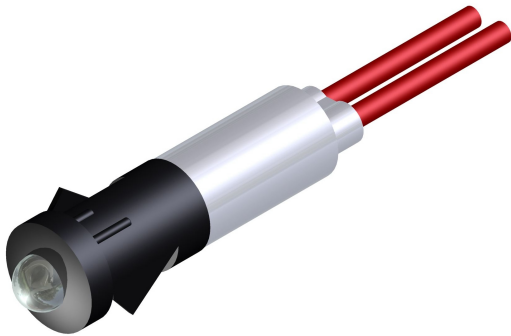

SLIM S.r.l.

Via dei Tigli, 14/16 (Z.I.)
20853 - Biassono (Monza Brianza) - Italy
commerciale@slim.it
www.slim.it

CODE: **LD/09**

LED Light indicator with front panel's connection

The color of the LED light is identified by the cable's color

AC/DC working without the need of any polarization of the signal

Lamps	LED
Working Voltage	2V • 6V • 12V • 24V • 48V • 110V • 250V • 400V
Working temperature	90°C Max • 120°C Max
Hole diameter	9mm
Recommended thickness panel	from 0,5mm to 5mm
Method of connection to the panel	self-locking
Type of connection	pvc cable • silicone cable • silicone-glass cable
Wire ends	on request
Type of connection	09/01
Color's lens	Black or chromium plated lens