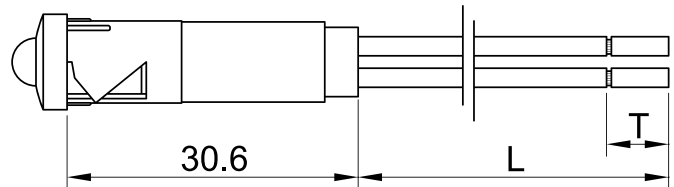

SLIM S.r.l.

Via dei Tigli, 14/16 (Z.I.)
20853 - Biassono (Monza Brianza) - Italy
commerciale@slim.it
www.slim.it

CODE: **LD/09**

LED Light indicator with front panel's connection

The color of the LED light is identified by the cable's color

AC/DC working without the need of any polarization of the signal

Lamps	LED
Working Voltage	2V • 6V • 12V • 24V • 48V • 110V • 250V • 400V
Working temperature	90°C Max • 120°C Max
Hole diameter	9mm
Recommended thickness panel	from 0,5mm to 5mm
Method of connection to the panel	self-locking
Type of connection	pvc cable • silicone cable • silicone-glass cable
Wire ends	on request
Type of connection	09/01
Color's lens	Black or chromium plated lens