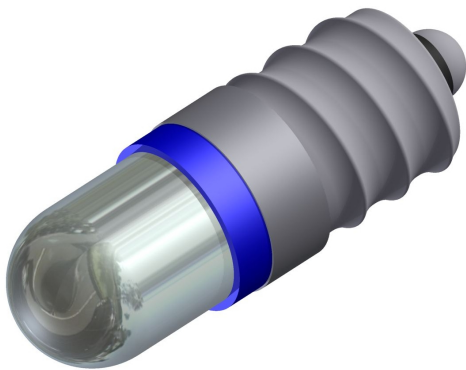

SLIM S.r.l.

Via dei Tigli, 14/16 (Z.I.)
20853 - Biassono (Monza Brianza) - Italy
commerciale@slim.it
www.slim.it

CODE: **LD/E10**

LED light indicator with E10 connection

The color of the LED light is identified by the ring's color settled around the LED

AC/DC working without the need of any polarization of the signal

Lamps	LED
Working Voltage	2V • 6V • 12V • 24V • 48V • 110V • 250V • 400V
Working temperature	120°C Max
Type of connection	E10 shell ring