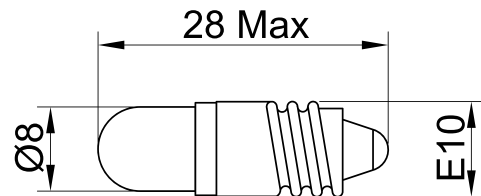

SLIM S.r.l.

Via dei Tigli, 14/16 (Z.I.)
20853 - Biassono (Monza Brianza) - Italy
commerciale@slim.it
www.slim.it

CODE: **LD/E10**

LED light indicator with E10 connection

The color of the LED light is identified by the ring's color settled around the LED

AC/DC working without the need of any polarization of the signal

Lamps	LED
Working Voltage	2V • 6V • 12V • 24V • 48V • 110V • 250V • 400V
Working temperature	120°C Max
Type of connection	E10 shell ring