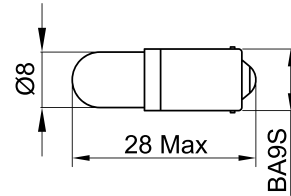

SLIM S.r.l.

Via dei Tigli, 14/16 (Z.I.)
20853 - Biassono (Monza Brianza) - Italy
commerciale@slim.it
www.slim.it

CODE: **LD/BA9S**

LED Light indicator with BA9S connection

The color of the LED light is identified by the ring's color settled around the LED

AC/DC working without the need of any polarization of the signal

Lamps	LED
Working Voltage	2V • 6V • 12V • 24V • 48V • 110V • 250V
Working temperature	120°C Max
Type of connection	BA9S shell ring