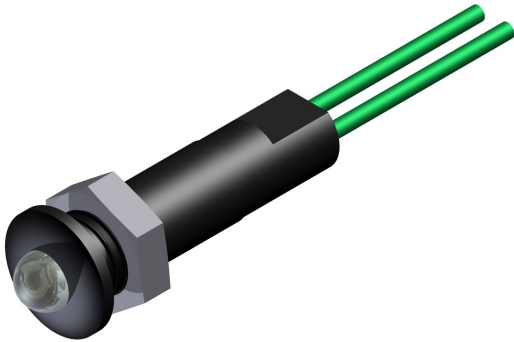

SLIM S.r.l.

Via dei Tigli, 14/16 (Z.I.)
20853 - Biassono (Monza Brianza) - Italy
commerciale@slim.it
www.slim.it

CODE: **LD/08**

LED Light indicator with front panel's connection

The color of the LED light is identified by the color's cable

AC/DC working without the need of any polarization of the signal

It can be supplied with mounted or separated nut

Lamps	LED
Working Voltage	2V • 6V • 12V • 24V • 48V • 110V • 250V • 400V
Working temperature	90°C Max • 120°C Max
Hole diameter	8mm
Recommended thickness panel	from 0,5mm to 5mm
Method of connection to the panel	with nut
Type of connection	PVC cable • silicone cable • silicone-glass cable
Wire ends	on request
Type of lens	08/01
Color's lens	Black or chromium plated lens