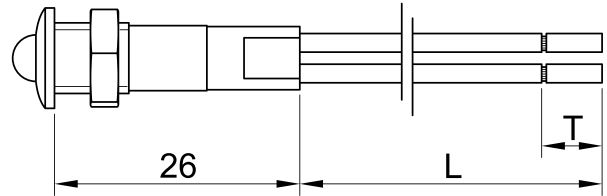

SLIM S.r.l.

Via dei Tigli, 14/16 (Z.I.)
20853 - Biassono (Monza Brianza) - Italy
commerciale@slim.it
www.slim.it

CODE: **LD/08**

LED Light indicator with front panel's connection

The color of the LED light is identified by the color's cable

AC/DC working without the need of any polarization of the signal

It can be supplied with mounted or separated nut

Lamps	LED
Working Voltage	2V • 6V • 12V • 24V • 48V • 110V • 250V • 400V
Working temperature	90°C Max • 120°C Max
Hole diameter	8mm
Recommended thickness panel	from 0,5mm to 5mm
Method of connection to the panel	with nut
Type of connection	PVC cable • silicone cable • silicone-glass cable
Wire ends	on request
Type of lens	08/01
Color's lens	Black or chromium plated lens