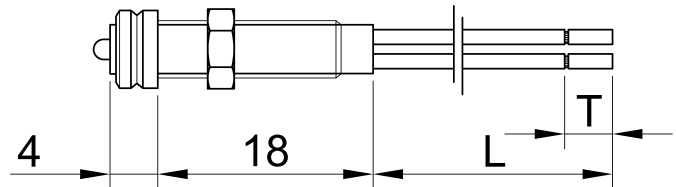

SLIM S.r.l.

Via dei Tigli, 14/16 (Z.I.)
20853 - Biassono (Monza Brianza) - Italy
commerciale@slim.it
www.slim.it

CODE: **LD/06**

LED light indicator with front panel's connection

The color of the LED light is identified by the ring's color settled around the LED

AC/DC working with polarized signal

It can be supplied with mounted or separated nut

Lamps	LED
Working Voltage	2V • 6V • 12V • 24V • 48V • 110V • 250V • 400V
Working temperature	90°C Max • 120°C Max
Hole diameter	6mm
Recommended thickness panel	from 0,5mm to 5mm
Method of connection to the panel	with nut
Type of connection	PVC cable • silicone cable • silicone-glass cable
Wire ends	on request