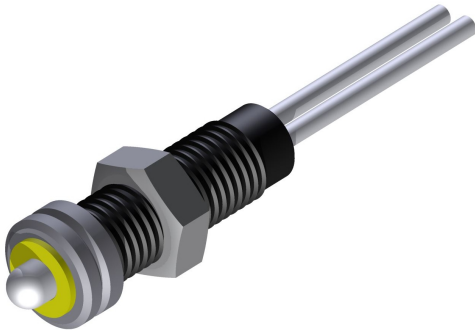

SLIM S.r.l.

Via dei Tigli, 14/16 (Z.I.)
20853 - Biassono (Monza Brianza) - Italy
commerciale@slim.it
www.slim.it

CODE: **LD/06**

LED light indicator with front panel's connection

The color of the LED light is identified by the ring's color settled around the LED

AC/DC working with polarized signal

It can be supplied with mounted or separated nut

Lamps	LED
Working Voltage	2V • 6V • 12V • 24V • 48V • 110V • 250V • 400V
Working temperature	90°C Max • 120°C Max
Hole diameter	6mm
Recommended thickness panel	from 0,5mm to 5mm
Method of connection to the panel	with nut
Type of connection	PVC cable • silicone cable • silicone-glass cable
Wire ends	on request