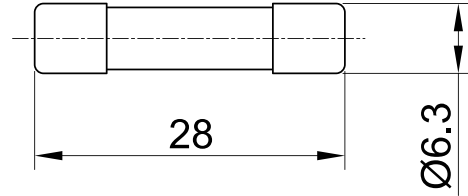

SLIM S.r.l.

Via dei Tigli, 14/16 (Z.I.)
20853 - Biassono (Monza Brianza) - Italy
commerciale@slim.it
www.slim.it

CODE: **SS**

Double-capped cylindrical lamp dimension 6.3x28mm

Type of lamp	incandescent • neon/fluoro • LED
Working voltage	2V • 6V • 12V • 24V • 48V • 110V • 250V • 400V
Working temperature	120°C Max • 150°C Max
Type of connection	metal cups